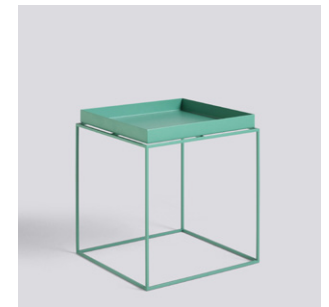

TRAY TABLE

DESIGN BY HAY

HAY

- TRAY TABLE -

TRAY TABLE

The metal Tray Table is a multi-functional piece of furniture that can easily be adapted to fit your needs. When the tray top is in place, it can be used as a bedside table or coffee table, and when the tray top is removed, it becomes a regular tray that can be used to carry items.

MATERIALS

Powder coated steel.

COLOURS

WHITE

BLACK

WARM GREY

DEEP BLUE
HIGH GLOSS

CHOCOLATE
HIGH GLOSS

- TRAY TABLE -

TRAY TABLE / S
1025011009000 / Black

TRAY TABLE / S
1025011509000 / White

TRAY TABLE / M
1025031009000 / Black

TRAY TABLE / M
1025031509000 / White

TRAY TABLE / M
1025032409000 / Warm grey

TRAY TABLE / M
1025033039000 / Deep blue High gloss

TRAY TABLE / M
1025033009000 / Toffee

TRAY TABLE / M
1025033029000 / Chocolate High gloss

TRAY TABLE / M
1025033019000 / Peppermint green

- TRAY TABLE -

TRAY TABLE / L
1025051009000 / Black

TRAY TABLE / L
1025051509000 / White