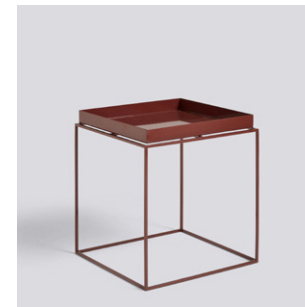

TRAY TABLE

DESIGN BY HAY

HAY

- TRAY TABLE -

TRAY TABLE

The metal Tray Table is a multi-functional piece of furniture that can easily be adapted to fit your needs. When the tray top is in place, it can be used as a bedside table or coffee table, and when the tray top is removed, it becomes a regular tray that can be used to carry items.

MATERIALS

Powder coated steel.

COLOURS

WHITE

BLACK

WARM GREY

DEEP BLUE
HIGH GLOSS

CHOCOLATE
HIGH GLOSS

- TRAY TABLE -

TRAY TABLE / S
1025011009000 / Black

TRAY TABLE / S
1025011509000 / White

TRAY TABLE / M
1025031009000 / Black

TRAY TABLE / M
1025031509000 / White

TRAY TABLE / M
1025032409000 / Warm grey

TRAY TABLE / M
1025033039000 / Deep blue High gloss

TRAY TABLE / M
1025033009000 / Toffee

TRAY TABLE / M
1025033029000 / Chocolate High gloss

TRAY TABLE / M
1025033019000 / Peppermint green

- TRAY TABLE -

TRAY TABLE / L
1025051009000 / Black

TRAY TABLE / L
1025051509000 / White