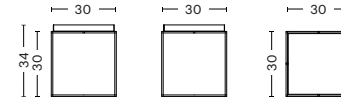

TRAY TABLE

DESIGN BY HAY

HAY

- TRAY TABLE -

TRAY TABLE

The metal Tray Table is a multi-functional piece of furniture that can easily be adapted to fit your needs. When the tray top is in place, it can be used as a bedside table or coffee table, and when the tray top is removed, it becomes a regular tray that can be used to carry items.

- TRAY TABLE -

- TRAY TABLE -

DIMENSIONS

TRAY TABLE S
L30 x W30 x H34 cm

TRAY TABLE M
L40 x W40 x H44 cm

TRAY TABLE L
L60 x W40 x H54 cm

TRAY TABLE COFFEE
L60 x W60 x H39 cm

- TRAY TABLE -