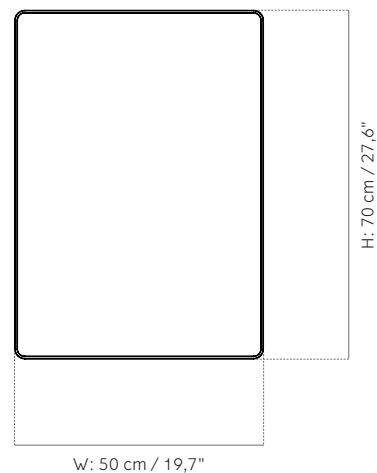

Norm Rectangular Mirror

Product Type

Wall Mirror

Production Process

Extruded aluminum profiles with powder coated surface.

Dimension (cm / in)

Rectangular Mirror:

H: 50 cm / 19,7"

W: 70 cm / 27,6"

D: 3,5 cm / 1,4"

Weight item (kg)

5,2 kg

Materials

Powder Coated Aluminum, Glass Mirror and Leather for the floor mirror.

Colours

Black (RAL 9005)

White (RAL 9016)

Packaging Type

Brown Box

Packaging Measurement (H * W * D)

9 cm * 58 cm * 77 cm

Care Instructions

For the frame, use a soft dry cloth. Do not use any cleaners with chemicals or harsh abrasives. For the glass and mirror, use a soft cloth with warm water. Dry straight away. For a more efficient clean, use commercial glass cleaners. NB: Spray on cloth and not directly on the mirror.

Rectangular Mirror - The look and feel of the statement Bath Series Floor Mirror is carried over to the more compact, vanity-style Bath Mirror. Of course, the elegant shape works just as well in the bath as in an entryway or bedroom, whether mounted on the wall or placed atop a dresser or counter. It comes in black and white, and is generously sized to give you the perspective you need while visually expanding your space.

About the Designer

Founded in Copenhagen in 2008 by Jonas Bjerre-Poulsen and Kasper Rønn, Norm Architects specialise in residential architecture, commercial interiors, industrial design, photography and art direction. Today, the group regularly collaborates with MENU, helping to drive the evolution of the brand and its product offerings.

Norm Architects' name reflects the group's emphasis on the importance of drawing inspiration from norms and traditions within architecture and design - particularly the Scandinavian design principles of timeless aesthetics and natural materials, and the modernist values of restraint and refinement. Guided by these principles, Norm Architects produce design that unites good materials and craftsmanship, while embodying beauty, traditions, history and, most importantly, timeless simplicity, where there is nothing more to add or take away.