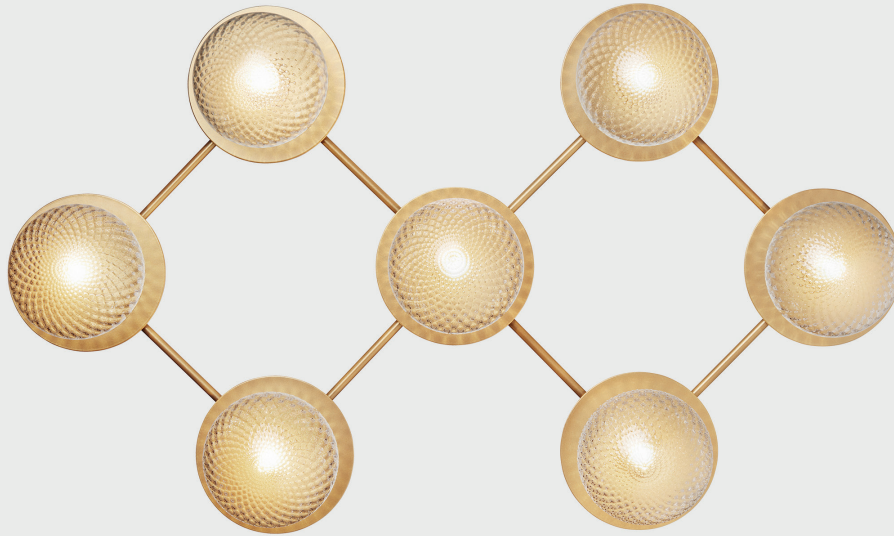

NUURA

LIILA 7 Nordic Gold/Optic Clear

Design: Sofie Refer, 2021. EU-model.

Liila 7 Wall/Ceiling in mouth blown Optic Clear glass and Nordic Gold finish.

Liila Collection has a Nordic simplistic yet sensuous look due to the fine reflections in the glass and metal. The mouth blown glass is elegantly framed by the metal disc in soft metallic finish.

While the version in Optic Clear glass creates sparkling reflections, the version in Opal White glass completes the minimalistic Nordic look.

Liila 7 Wall/Ceiling has an elongated modular formation. It looks great as an extended light sculpture or arranged in a line to create a stunning effect. Liila 7 can be installed vertically or horizontally

Liila collection

The Liila collection include the following products:

- **Liila 1 Medium, Wall/Ceiling:** Nordic Gold/ Light Silver, Opal White/Optic Clear Glass
- **Liila 1 Large, Wall/Ceiling:** Nordic Gold/ Light Silver, Opal White/Optic Clear Glass
- **Liila Star, Wall/Ceiling:** Nordic Gold, Opal White/Optic Clear Glass
- **Liila 7, Wall/Ceiling:** Nordic Gold, Opal White/Optic Clear Glass
- **Liila 12, Wall/Ceiling:** Nordic Gold, Opal White/Optic Clear Glass

TECHNICAL INFO

Product no.: 2041003

Type: Wall/Ceiling Light - Indoor

Colour:

Glass: Optic Clear

Metal: Nordic Gold

Materials:

Powder coated metal