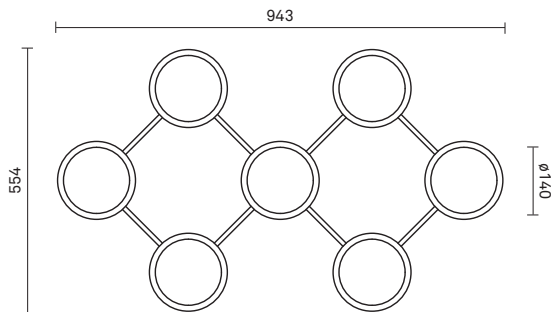

NUURA

LIILA 7 Nordic Gold/Optic Clear

Design: Sofie Refer, 2021. EU-model.

Liila 7 Wall/Ceiling in mouth blown Optic Clear glass and Nordic Gold finish.

Liila Collection has a Nordic simplistic yet sensuous look due to the fine reflections in the glass and metal. The mouth blown glass is elegantly framed by the metal disc in soft metallic finish.

While the version in Optic Clear glass creates sparkling reflections, the version in Opal White glass completes the minimalistic Nordic look.

Liila 7 Wall/Ceiling has an elongated modular formation. It looks great as an extended light sculpture or arranged in a line to create a stunning effect. Liila 7 can be installed vertically or horizontally

Liila collection

The Liila collection include the following products:

- **Liila 1 Medium, Wall/Ceiling:** Nordic Gold/ Light Silver, Opal White/Optic Clear Glass
- **Liila 1 Large, Wall/Ceiling:** Nordic Gold/ Light Silver, Opal White/Optic Clear Glass
- **Liila Star, Wall/Ceiling:** Nordic Gold, Opal White/Optic Clear Glass
- **Liila 7, Wall/Ceiling:** Nordic Gold, Opal White/Optic Clear Glass
- **Liila 12, Wall/Ceiling:** Nordic Gold, Opal White/Optic Clear Glass