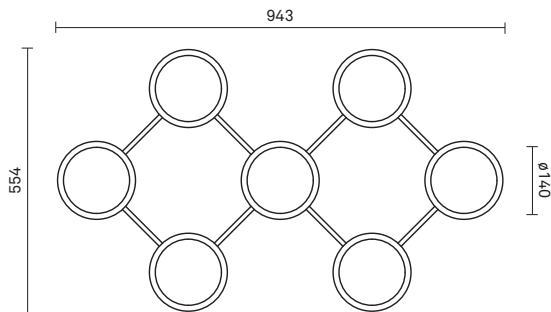

NUURA

LIILA 7 Nordic Gold/Opal White

Design: Sofie Refer, 2021. EU-model.

Liila 7 Wall/Ceiling in mouth blown Opal White glass and Nordic Gold finish.

Liila Collection has a Nordic simplistic yet sensuous look due to the fine reflections in the glass and metal. The mouth blown glass is elegantly framed by the metal disc in soft metallic finish.

While the version in Optic Clear glass creates sparkeling reflections, the version in Opal White glass completes the minimalistic Nordic look.

Liila 7 Wall/Ceiling has an elongated modular formation. It looks great as an extended light sculpture or arranged in a line to create a stunning effect. Liila 7 can be installed vertically or horizontally

Liila collection

The Liila collection include the following products:

- **Liila 1 Medium, Wall/Ceiling:** Nordic Gold/ Light Silver, Opal White/Optic Clear Glass
- **Liila 1 Large, Wall/Ceiling:** Nordic Gold/ Light Silver, Opal White/Optic Clear Glass
- **Liila Star, Wall/Ceiling:** Nordic Gold, Opal White/Optic Clear Glass
- **Liila 7, Wall/Ceiling:** Nordic Gold, Opal White/Optic Clear Glass
- **Liila 12, Wall/Ceiling:** Nordic Gold, Opal White/Optic Clear Glass