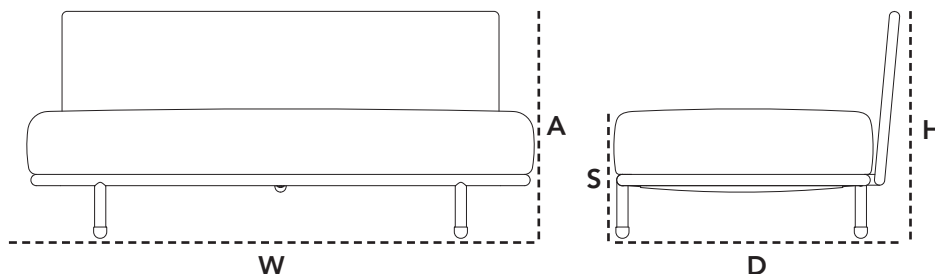

Dimensioner/Dimensions/Dimensionen

W	157cm	61.9"
D	89cm	35.1"
H	80cm	31.5"
S	43cm	17"
A	72cm	28.4"
Wgt	24,6kg	54.3lbs