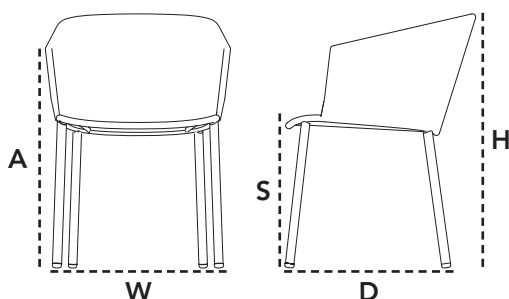

Dimensioner/Dimensions/Dimensionen

W	57cm	22.5"
D	57cm	22.5"
H	76cm	30"
S	45cm	17.8"
A	70cm	27.6"
Wgt	5,6kg	12.35lbs

Hynde/Cushions/Kissen

YNS94 White	7430 Cane-line Natté
YNS95 Grey	W 42cm 16.6"
YNS96 Light grey	D 45cm 17.8"
YNS98 Black	H 2cm 0.8"
	Wgt 0,8kg 1.76lbs

YNS95 Grey	7440 Cane-line Natté
YNS96 Light grey	W 43cm 17"
	D 76cm 30"
	H 2cm 0.8"
	Wgt 0,61kg 1.40lbs

YNS96 Light grey	7440 Cane-line Focus
	W 43cm 17"
	D 76cm 30"
	H 2cm 0.8"
	Wgt 0,61kg 1.40lbs