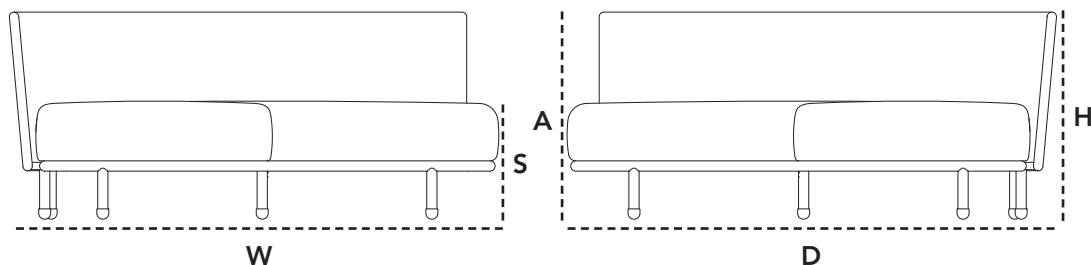

Dimensioner/Dimensions/Dimensionen

W	167cm	65.8"
D	167cm	65.8"
H	80cm	31.5"
S	43cm	17"
Wgt	66,64kg	147lbs