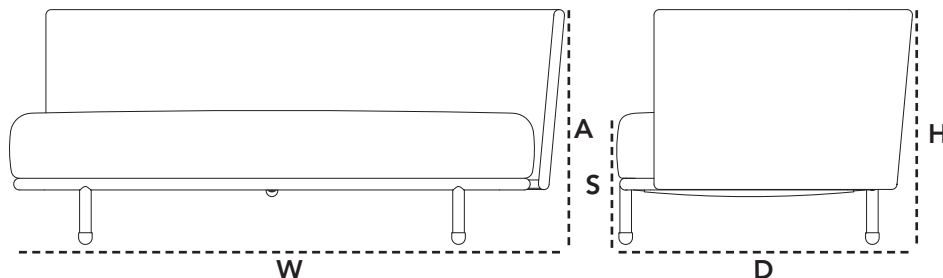

Dimensioner/Dimensions/Dimensionen

W	167cm	65.8"
D	89cm	35.1"
H	80cm	31.5"
S	43cm	17"
A	72cm	28.4"
Wgt	28,9kg	63.8lbs