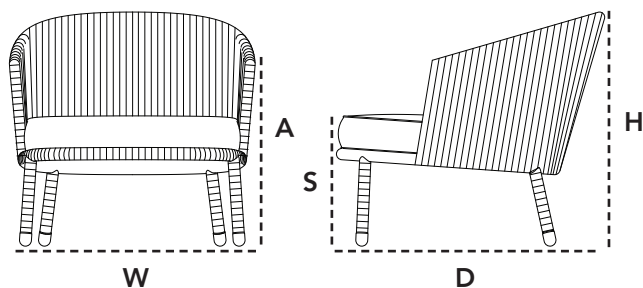

Dimensioner/Dimensions/Dimensionen

W	76cm	30"
D	84cm	33.1"
H	80cm	31.5"
S	43cm	17"
A	60cm	25.6"
Wgt	18kg	39.7lbs