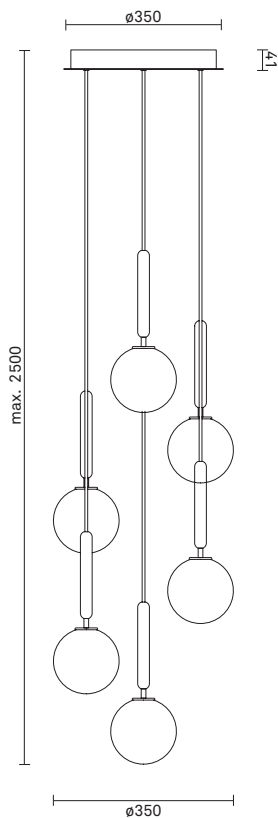

NUURA

MIIRA 6 - Opal

Design: Sofie Refer, 2018. EU-model.

Miira 6 in mouth blown Opal White glass and Rock Grey finish. Incl. Ceiling plate.

The significant details of Miira are the fine curves and thin neck that gives a graceful appearance.

TECHNICAL INFO

Product no.: 03060224

Type: Suspension - Indoor

Colour:

Glass: Opal White

Metal: Rock Grey

Cable: Black

Materials:

Powder coated metal

Mouth-blown glass

Fabric covered cable

Dimensions:

∅350mm x max. 2500mm

Ceiling plate: ∅350mm x 40mm

Fabric cable - Length: 2500mm

Product weight:

Product incl. ceiling plate: 7338 g

Ceiling plate: 2450 g

Packaging:

Pendant: L: 424mm x W: 171mm x H: 170mm

Ceiling plate: L: 440mm x W: 440mm x H: 120mm

Weight: 3198 g

Total weight incl. product: 10586 g

Number of parcels: 7