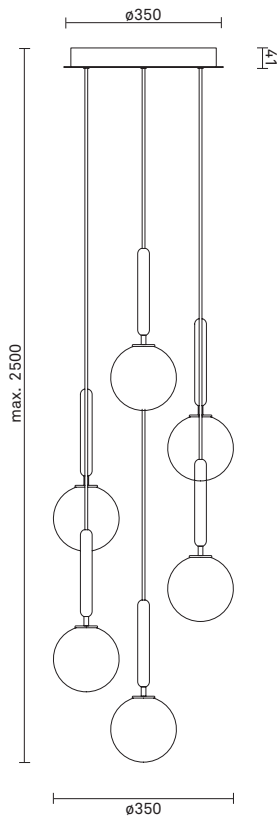

Powder coated metal

Mouth-blown glass

Fabric covered cable

Dimensions:

∅350mm x max. 2500mm

Ceiling plate: ∅350mm x 40mm

Fabric cable - Length: 2500mm

Product weight:

Product incl. ceiling plate: 7338 g

Ceiling plate: 2450 g

Packaging:

Pendant: L: 424mm x W: 171mm x H: 170mm

Ceiling plate: L: 440mm x W: 440mm x H: 120mm

Weight: 3198 g

Total weight incl. product: 10586 g

Number of parcels: 7

Included ceiling plate:

NUURA

MIIRA 6 - Optic

Design: Sofie Refer, 2018. EU-model.

Miira 6 in mouth blown Optic Clear glass and Rock Grey finish. Incl. Ceiling plate.

The significant details of Miira are the fine curves and thin neck that gives a graceful appearance.

Powder coated metal

Mouth-blown glass

Fabric covered cable

Dimensions:

ø350mm x max. 2500mm

Ceiling plate: ø350mm x 41mm

Fabric cable - Length: 2500mm

Product weight: