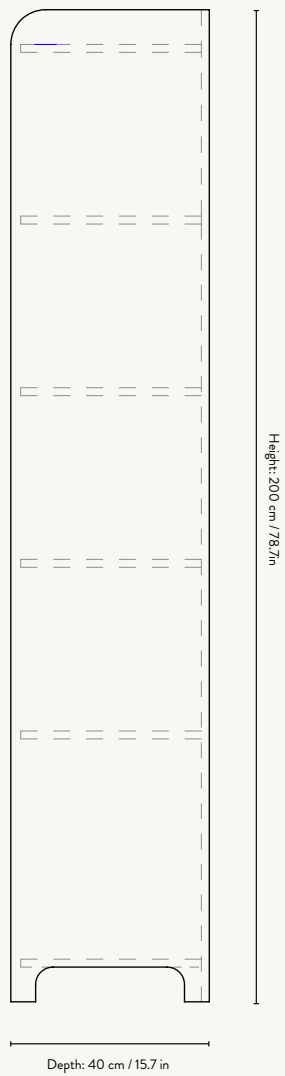

SILL CUPBOARD LOW

SILL CUPBOARD TALL