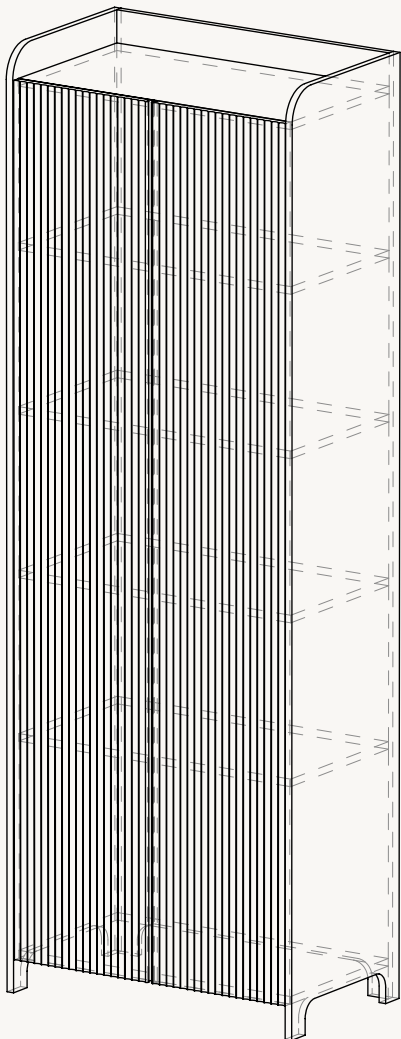

## SILL CUPBOARD - LOW

**Size:** H: 110 x W: 70 x D: 40 cm  
H: 43.3 x W: 27.6 x D: 15.7 in

**Material:** Cashmere: FSC™ Mix certified MDF and laminate with carved doors. Painted  
Dark Stained Oak: FSC™ Mix certified oak veneer with MDF core. Dark stained with carved doors

## SILL WALL CABINET

## SILL CUPBOARD LOW

## SILL CUPBOARD TALL

WITH DOORS

WITHOUT DOORS

WITH DOORS

WITHOUT DOORS

Space to feel comfortably you