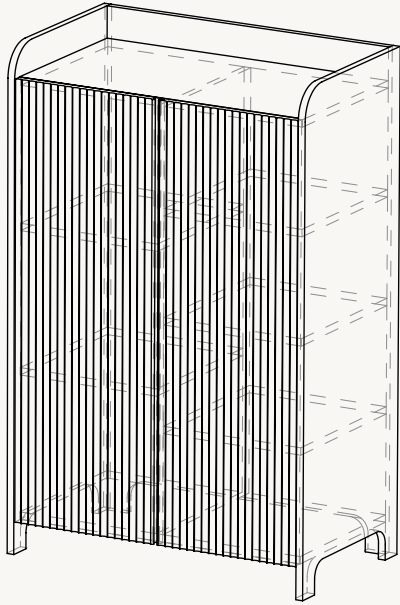

WITH DOORS

WITHOUT DOORS