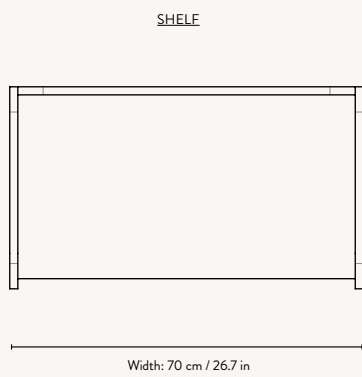

SILL CUPBOARD LOW

SILL CUPBOARD TALL