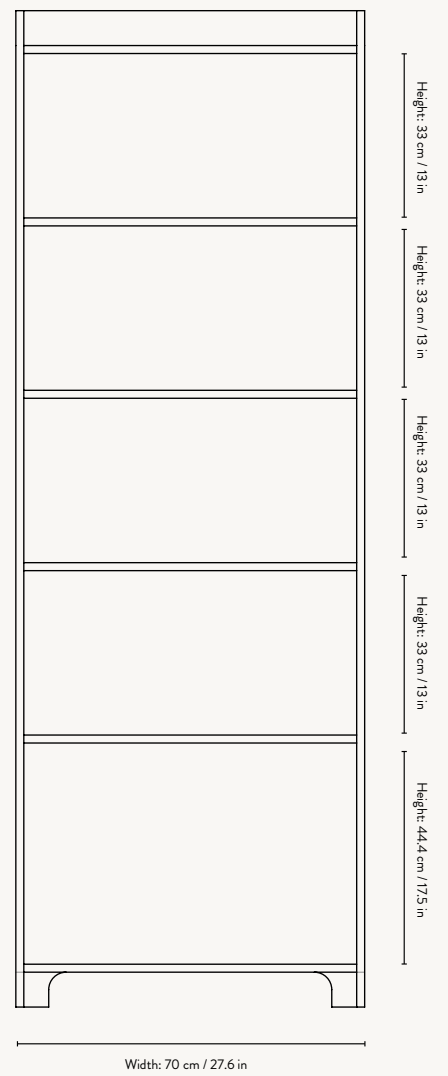

WITHOUT DOORS