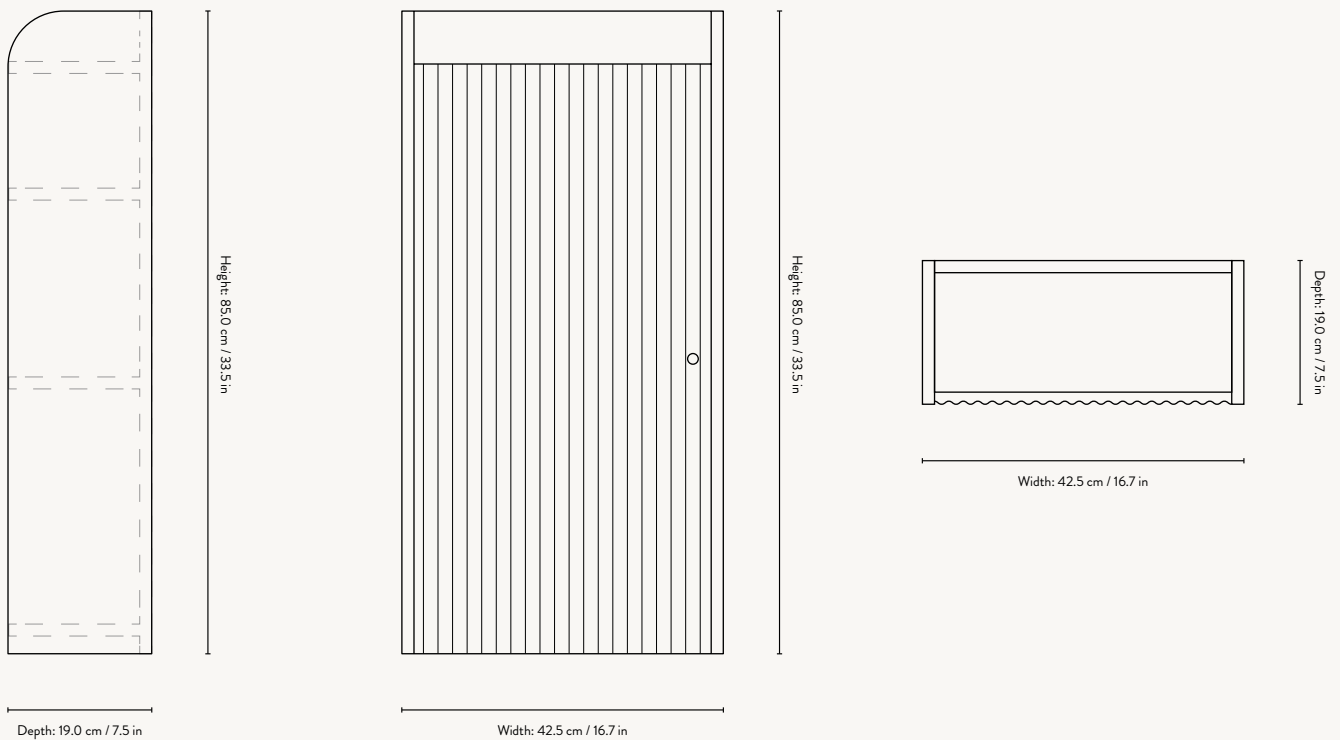

1104267014
Dark Stained Oak

1104268686
Cashmere

SILL WALL CABINET

Size: H: 85 x W: 42.5 x D: 19 cm
H: 33.5 x W: 16.7 x D: 7.5 in
Material: Cashmere: FSC™ Mix certified MDF and laminate with carved doors. Painted
Dark Stained Oak: FSC™ Mix certified oak veneer with MDF core. Dark stained with carved doors
Care: Wipe with a damp cloth
Info: Registered design
Country: Latvia
Net. weight: 14.2 kg
Packsize: 1

SILL WALL CABINET