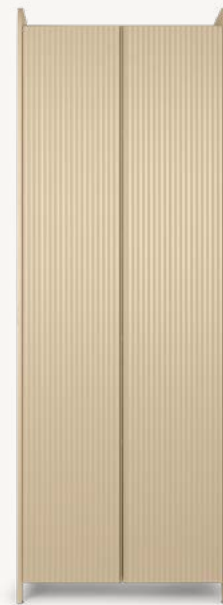

# Sill Collection

The Sill Cupboards offers a lean and slim storage solution. The name Sill stems from the French sillon, meaning carved grooves, which adorn the doors of each of the Sill Cupboards. Use this decorative cupboard in the kid's room, the hallway, the bedroom or for office storage. In addition to the scalloped doors, rounded corners contribute to the playful expression that is distinctive to Sill's design.

1104266443  
Dark Stained Oak

1104264159  
Cashmere

1104266444  
Dark Stained Oak

1104264160  
Cashmere

## SILL CUPBOARD - LOW

**Size:** H: 110 x W: 70 x D: 40 cm  
H: 43.3 x W: 27.6 x D: 15.7 in

**Material:** Cashmere: FSC™ Mix certified MDF and laminate with carved doors. Painted  
Dark Stained Oak: FSC™ Mix certified oak veneer with MDF core. Dark stained with carved doors

## SILL CUPBOARD - TALL

**Size:** H: 200 x W: 70 x D: 40 cm  
H: 78.7 x W: 27.6 x D: 15.7 in

**Material:** Cashmere: FSC™ Mix certified MDF and laminate with carved doors. Painted  
Dark Stained Oak: FSC™ Mix certified oak veneer with MDF core. Dark stained with carved doors