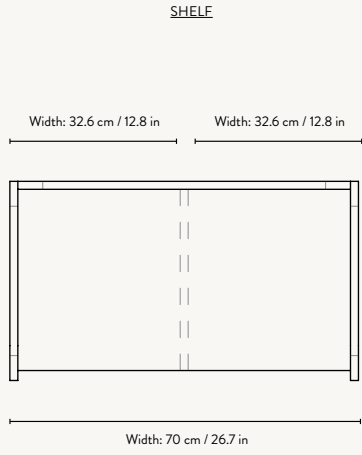

SILL CUPBOARD LOW

SILL CUPBOARD TALL