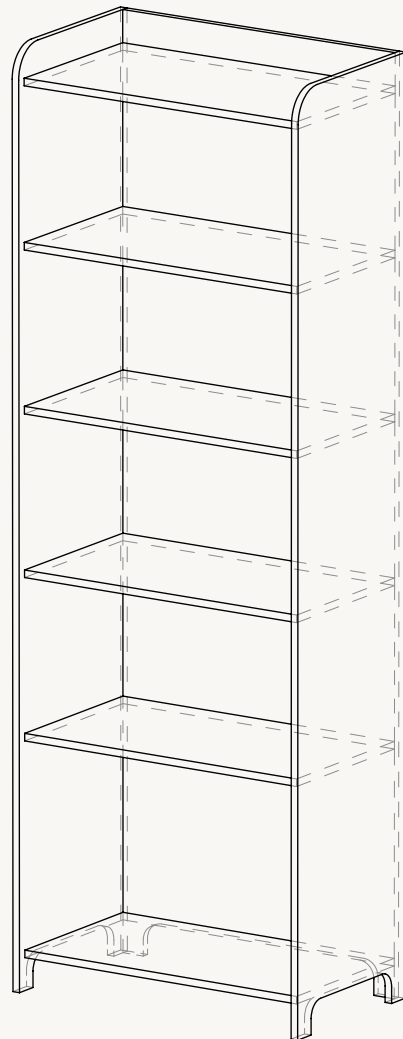

## SILL CUPBOARD - LOW

**Size:** H: 110 x W: 70 x D: 40 cm  
H: 43.3 x W: 27.6 x D: 15.7 in

**Material:** Cashmere: FSC™ Mix certified MDF and laminate with carved doors. Painted  
Dark Stained Oak: FSC™ Mix certified oak veneer with MDF core. Dark stained with carved doors

## SILL WALL CABINET

## SILL CUPBOARD LOW

## SILL CUPBOARD TALL

WITH DOORS

WITHOUT DOORS

WITH DOORS

WITHOUT DOORS

Space to feel comfortably you