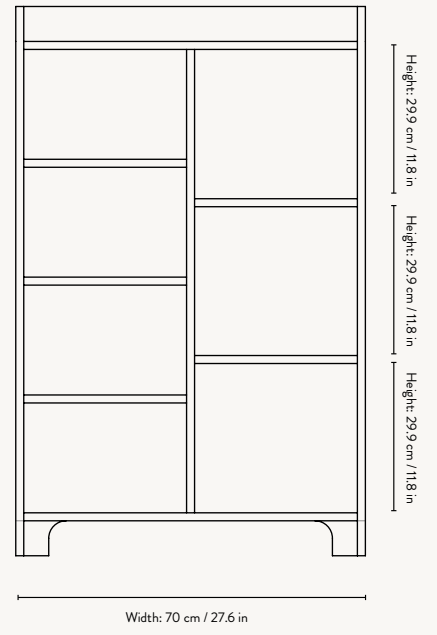

SILL CUPBOARD LOW

SILL CUPBOARD TALL