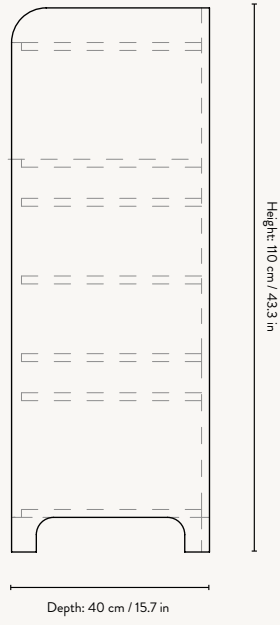

SILL CUPBOARD LOW

SILL CUPBOARD TALL