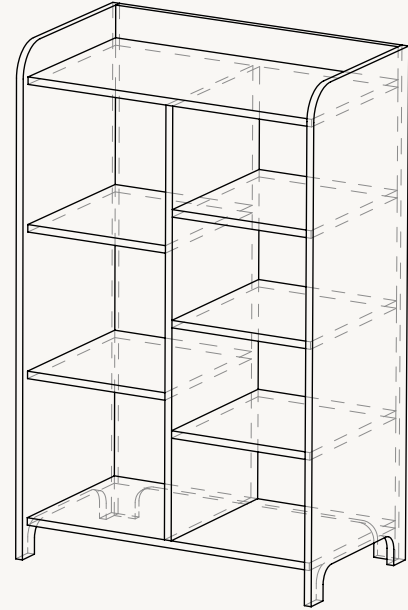

## SILL CUPBOARD - LOW

**Size:** H: 110 x W: 70 x D: 40 cm  
H: 43.3 x W: 27.6 x D: 15.7 in

**Material:** Cashmere: FSC™ Mix certified MDF and laminate with carved doors. Painted  
Dark Stained Oak: FSC™ Mix certified oak veneer with MDF core. Dark stained with carved doors

## SILL WALL CABINET

## SILL CUPBOARD LOW

## SILL CUPBOARD TALL

WITH DOORS

WITHOUT DOORS

WITH DOORS

WITHOUT DOORS

Space to feel comfortably you