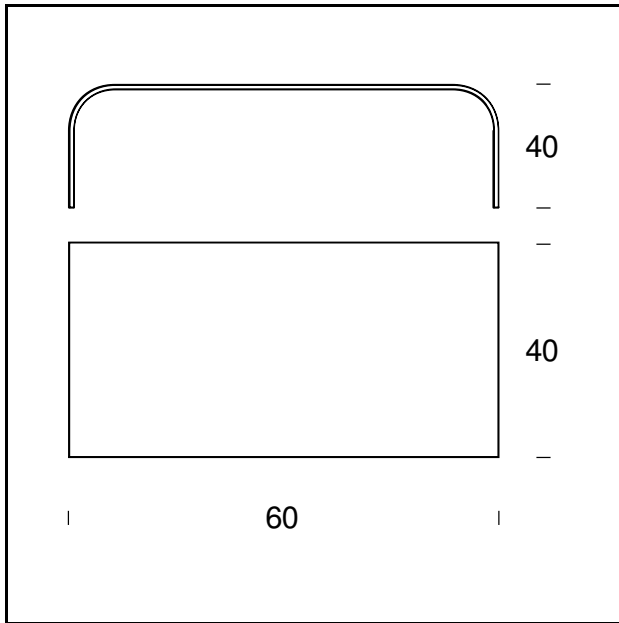

# FONTANA

Pietro Chiesa, 1932

Designed by Pietro Chiesa, it was an extraordinary piece of essentiality and elegance. This coffee table is made from a double curved single piece of thick glass (15 mm). Available in 4 sizes.

## TECHNICAL SHEET

Coffee table in 15 mm curved cut float glass.

**MODEL NAME:** Fontana

**CODE:** 2633

**DIMENSIONS:** 140 x 70 x 40 cm

**MATERIALS:** Glass

**MODEL NAME:** Fontana

**CODE:** 2633/1

**DIMENSIONS:** 60 x 40 x 40 cm

**MATERIALS:** Glass

**MODEL NAME:** Fontana

**CODE:** 2633/2

**DIMENSIONS:** 120 x 40 x 60 cm

**MATERIALS:** Glass

**MODEL NAME:** Fontana

**CODE:** 2633/4

**DIMENSIONS:** 120 x 60 x 40 cm

**MATERIALS:** Glass

Subject to technical modifications and modifications to content