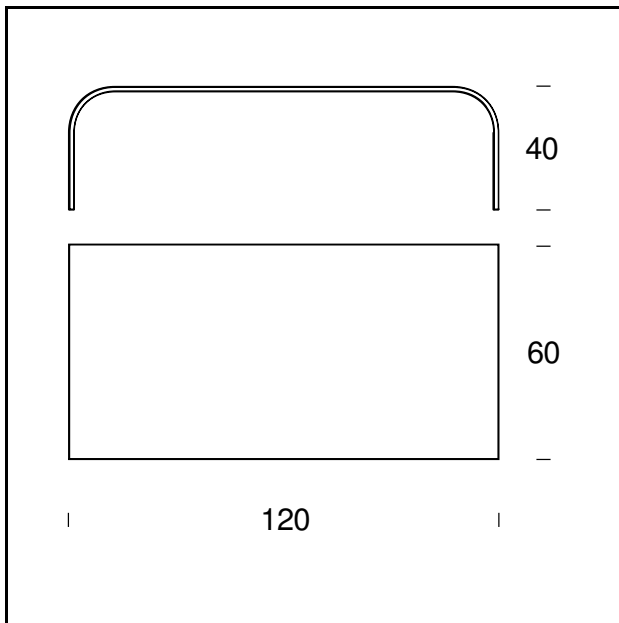

# FONTANA

Pietro Chiesa, 1932

Designed by Pietro Chiesa, it was an extraordinary piece of essentiality and elegance. This coffee table is made from a double curved single piece of thick glass (15 mm). Available in 4 sizes.

## TECHNICAL SHEET

Coffee table in 15 mm curved cut float glass.

**MODEL NAME:** Fontana

**CODE:** 2633

**DIMENSIONS:** 140 x 70 x 40 cm

**MATERIALS:** Glass

**MODEL NAME:** Fontana

**CODE:** 2633/1

**DIMENSIONS:** 60 x 40 x 40 cm

**MATERIALS:** Glass

**MODEL NAME:** Fontana

**CODE:** 2633/2

**DIMENSIONS:** 120 x 40 x 60 cm

**MATERIALS:** Glass

**MODEL NAME:** Fontana

**CODE:** 2633/4

**DIMENSIONS:** 120 x 60 x 40 cm

**MATERIALS:** Glass

Subject to technical modifications and modifications to content