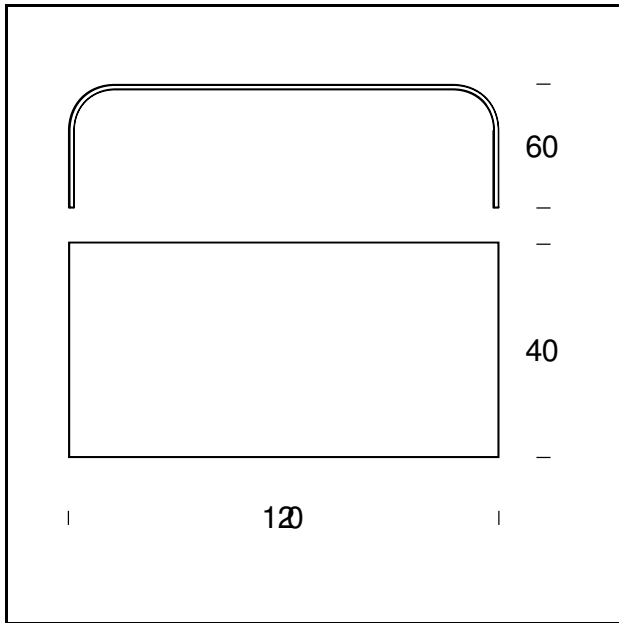

# FONTANA

Pietro Chiesa, 1932

Designed by Pietro Chiesa, it was an extraordinary piece of essentiality and elegance. This coffee table is made from a double curved single piece of thick glass (15 mm). Available in 4 sizes.

## TECHNICAL SHEET

Coffee table in 15 mm curved cut float glass.

**MODEL NAME:** Fontana

**CODE:** 2633

**DIMENSIONS:** 140 x 70 x 40 cm

**MATERIALS:** Glass

**MODEL NAME:** Fontana

**CODE:** 2633/1

**DIMENSIONS:** 60 x 40 x 40 cm

**MATERIALS:** Glass

**MODEL NAME:** Fontana

**CODE:** 2633/2

**DIMENSIONS:** 120 x 40 x 60 cm

**MATERIALS:** Glass

**MODEL NAME:** Fontana

**CODE:** 2633/4

**DIMENSIONS:** 120 x 60 x 40 cm

**MATERIALS:** Glass

Subject to technical modifications and modifications to content