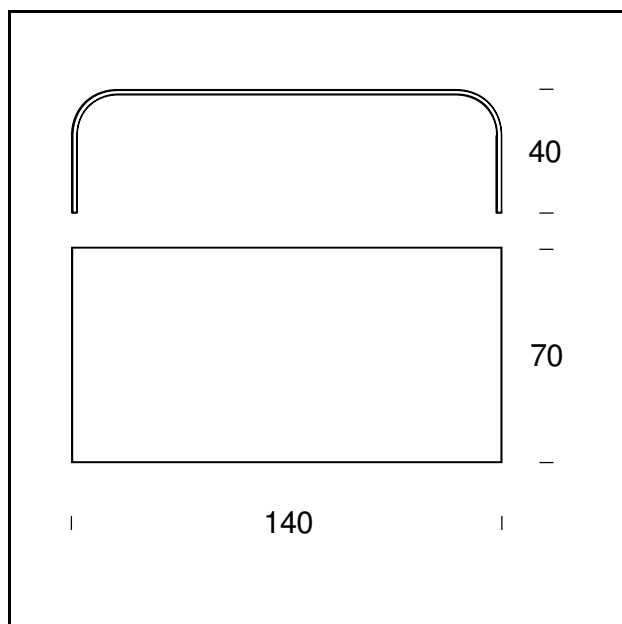

# FONTANA

Pietro Chiesa, 1932

Designed by Pietro Chiesa, it was an extraordinary piece of essentiality and elegance. This coffee table is made from a double curved single piece of thick glass (15 mm). Available in 4 sizes.

## TECHNICAL SHEET

Coffee table in 15 mm curved cut float glass.

**MODEL NAME:** Fontana

**CODE:** 2633

**DIMENSIONS:** 140 x 70 x 40 cm

**MATERIALS:** Glass

**MODEL NAME:** Fontana

**CODE:** 2633/1

**DIMENSIONS:** 60 x 40 x 40 cm

**MATERIALS:** Glass

**MODEL NAME:** Fontana

**CODE:** 2633/2

**DIMENSIONS:** 120 x 40 x 60 cm

**MATERIALS:** Glass

**MODEL NAME:** Fontana

**CODE:** 2633/4

**DIMENSIONS:** 120 x 60 x 40 cm

**MATERIALS:** Glass

Subject to technical modifications and modifications to content