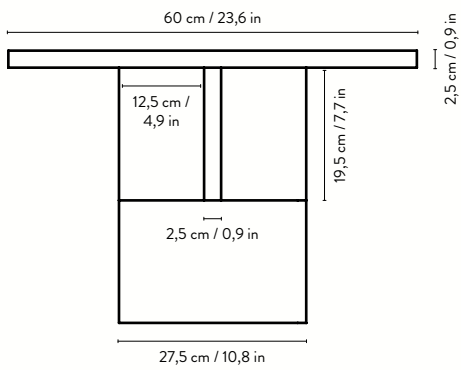

INSERT COFFEE TABLE

Size: H: 40 x W: 100 x D: 60 cm
H: 15.7 x W: 39.4 x D: 23.6 in
Material: FSC™ certified solid ash. Oiled
Care: Wipe with a damp cloth
Do not leave the surface wet
Info: Registered design
Design: Mario Tsai
Net. weight: 22.5 kg
Packsizes: 1

INSERT SIDE TABLE

Size: H: 50 x W: 49 x D: 34 cm
H: 19.7 x W: 19.3 x D: 13.4 in
Material: FSC™ certified solid ash. Oiled
Care: Wipe with a damp cloth
Do not leave the surface wet
Info: Registered design
Design: Mario Tsai
Net. weight: 10 kg
Packsizes: 1

INSERT COFFEE TABLE – FRONT VIEW

INSERT SIDE TABLE – FRONT VIEW

INSERT COFFEE TABLE – SIDE VIEW

INSERT SIDE TABLE – SIDE VIEW

INSERT COFFEE TABLE – TOP VIEW

INSERT SIDE TABLE – TOP VIEW

Space to feel comfortably you