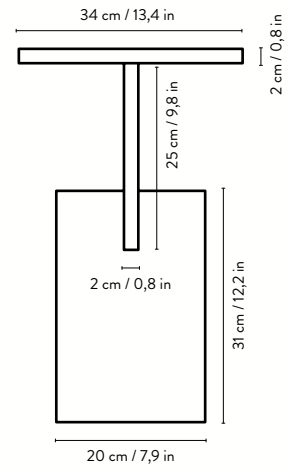

INSERT COFFEE TABLE

Size: H: 40 x W: 100 x D: 60 cm
H: 15.7 x W: 39.4 x D: 23.6 in
Material: FSC™ certified solid ash. Oiled
Care: Wipe with a damp cloth
Do not leave the surface wet
Info: Registered design
Design: Mario Tsai
Net. weight: 22.5 kg
Packsizes: 1

INSERT SIDE TABLE

Size: H: 50 x W: 49 x D: 34 cm
H: 19.7 x W: 19.3 x D: 13.4 in
Material: FSC™ certified solid ash. Oiled
Care: Wipe with a damp cloth
Do not leave the surface wet
Info: Registered design
Design: Mario Tsai
Net. weight: 10 kg
Packsizes: 1

INSERT COFFEE TABLE – FRONT VIEW

INSERT SIDE TABLE – FRONT VIEW

INSERT COFFEE TABLE – SIDE VIEW

INSERT SIDE TABLE – SIDE VIEW

INSERT COFFEE TABLE – TOP VIEW

INSERT SIDE TABLE – TOP VIEW

Space to feel comfortably you