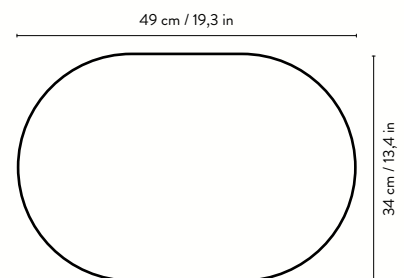

INSERT COFFEE TABLE

Size: H: 40 x W: 100 x D: 60 cm
H: 15.7 x W: 39.4 x D: 23.6 in
Material: FSC™ certified solid ash. Oiled
Care: Wipe with a damp cloth
Do not leave the surface wet
Info: Registered design
Design: Mario Tsai
Net. weight: 22.5 kg
Packsizes: 1

INSERT SIDE TABLE

Size: H: 50 x W: 49 x D: 34 cm
H: 19.7 x W: 19.3 x D: 13.4 in
Material: FSC™ certified solid ash. Oiled
Care: Wipe with a damp cloth
Do not leave the surface wet
Info: Registered design
Design: Mario Tsai
Net. weight: 10 kg
Packsizes: 1

INSERT COFFEE TABLE – FRONT VIEW

INSERT SIDE TABLE – FRONT VIEW

INSERT COFFEE TABLE – SIDE VIEW

INSERT SIDE TABLE – SIDE VIEW

INSERT COFFEE TABLE – TOP VIEW

INSERT SIDE TABLE – TOP VIEW

Space to feel comfortably you