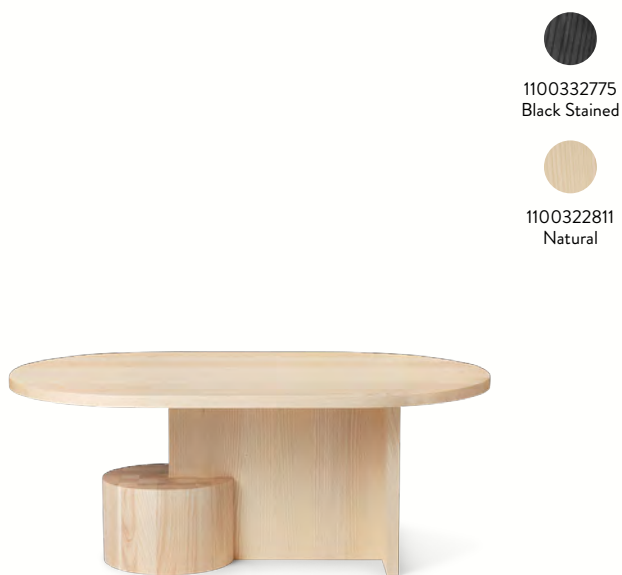

Insert Series

Insert Series

Crafted from solid ash, the Insert Coffee Tables are sturdy yet sculptural pieces. Playing with multiple shapes, the oval tabletops rest lightly upon geometric joints that are anchored by a heavy, cylindrical base. The tables are subtle pieces of art in your home that are matched by their functionality.

INSERT COFFEE TABLE

Size: H: 40 x W: 100 x D: 60 cm
H: 15.7 x W: 39.4 x D: 23.6 in
Material: FSC™ certified solid ash. Oiled
Care: Wipe with a damp cloth
Do not leave the surface wet
Info: Registered design
Design: Mario Tsai
Net. weight: 22.5 kg
Packsizes: 1

INSERT SIDE TABLE

Size: H: 50 x W: 49 x D: 34 cm
H: 19.7 x W: 19.3 x D: 13.4 in
Material: FSC™ certified solid ash. Oiled
Care: Wipe with a damp cloth
Do not leave the surface wet
Info: Registered design
Design: Mario Tsai
Net. weight: 10 kg
Packsizes: 1