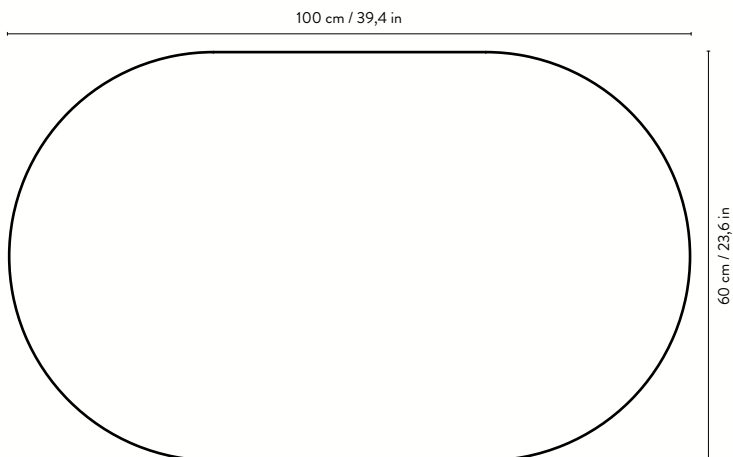

INSERT COFFEE TABLE

Size: H: 40 x W: 100 x D: 60 cm
H: 15.7 x W: 39.4 x D: 23.6 in
Material: FSC™ certified solid ash. Oiled
Care: Wipe with a damp cloth
Do not leave the surface wet
Info: Registered design
Design: Mario Tsai
Net. weight: 22.5 kg
Packsizes: 1

INSERT SIDE TABLE

Size: H: 50 x W: 49 x D: 34 cm
H: 19.7 x W: 19.3 x D: 13.4 in
Material: FSC™ certified solid ash. Oiled
Care: Wipe with a damp cloth
Do not leave the surface wet
Info: Registered design
Design: Mario Tsai
Net. weight: 10 kg
Packsizes: 1

INSERT COFFEE TABLE – FRONT VIEW

INSERT SIDE TABLE – FRONT VIEW

INSERT COFFEE TABLE – SIDE VIEW

INSERT SIDE TABLE – SIDE VIEW

INSERT COFFEE TABLE – TOP VIEW

INSERT SIDE TABLE – TOP VIEW

Space to feel comfortably you