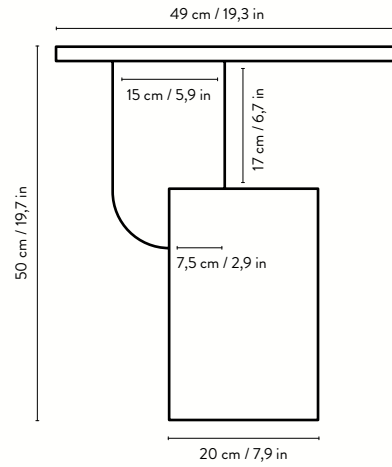

INSERT COFFEE TABLE

Size: H: 40 x W: 100 x D: 60 cm
H: 15.7 x W: 39.4 x D: 23.6 in
Material: FSC™ certified solid ash. Oiled
Care: Wipe with a damp cloth
Do not leave the surface wet
Info: Registered design
Design: Mario Tsai
Net. weight: 22.5 kg
Packsizes: 1

INSERT SIDE TABLE

Size: H: 50 x W: 49 x D: 34 cm
H: 19.7 x W: 19.3 x D: 13.4 in
Material: FSC™ certified solid ash. Oiled
Care: Wipe with a damp cloth
Do not leave the surface wet
Info: Registered design
Design: Mario Tsai
Net. weight: 10 kg
Packsizes: 1

INSERT COFFEE TABLE – FRONT VIEW

INSERT SIDE TABLE – FRONT VIEW

INSERT COFFEE TABLE – SIDE VIEW

INSERT SIDE TABLE – SIDE VIEW

INSERT COFFEE TABLE – TOP VIEW

INSERT SIDE TABLE – TOP VIEW

Space to feel comfortably you