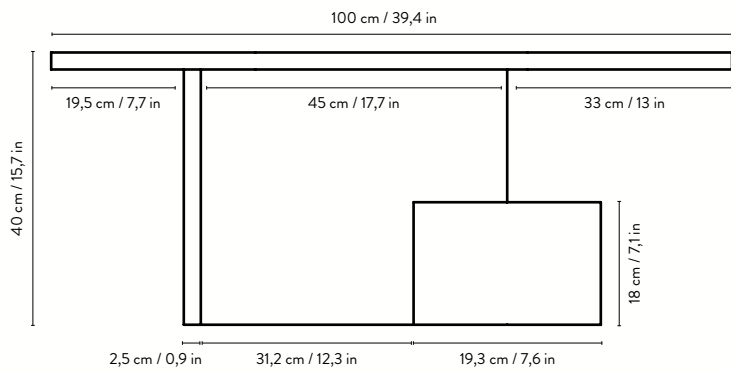

INSERT COFFEE TABLE – SIDE VIEW

INSERT SIDE TABLE – TOP VIEW