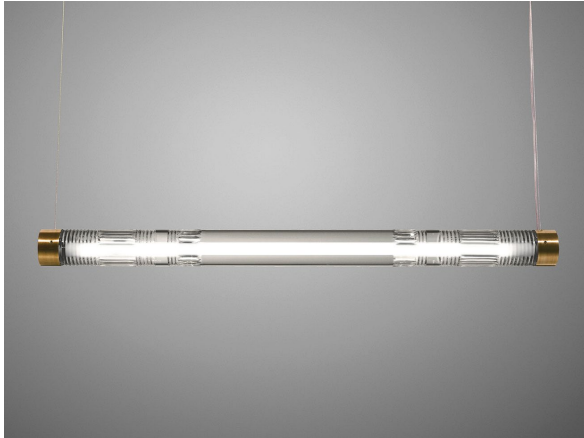

LEE BROOM

CRYSTAL TUBE

PLEASE NOTE

Please allow for 25.4cm x 7.6cm x 7.6cm (10 in x 3 in x 3 in) in ceiling cavity to fit transformer.

PRODUCT DETAILS

Name

Crystal Tube

Finish & Product Code	110-130v	220-240v
Brushed Brass ●	CRY0110	CRY0010
Polished Chrome ●	CRY0121	CRY0021

Materials

Crystal, steel

Illumination 110-130v

15w LED strip, 2700k, 800lm, 110-130vAC Input / 24vDC Output
Supplied with separate transformer

Illumination 220-240v

15w LED strip, 2700k, 800lm, 220-240vAC Input / 24vDC Output.
Supplied with separate transformer

Dimming

Dimmable. Mains voltage. TRIAC / Leading edge

Certification

UL, cUL (110-130v)
CE, CB (220-240v)

Year of Design

2015

Dimensions

H 7cm x L 97cm / H 2 3/4 in x 38 1/4 in

Suspension

Length: 300cm / 118 1/8 in
Transparent casing

Ceiling Plate / Canopy

2 x H 3cm x Dia 12cm / H 1 1/8 in x Dia 4 3/4 in
Adjustable Cord
Round steel in matching finish

Weight

Product (net) 2.85kg / 6.2 lb / Boxed (gross) 6.2kg / 13.6 lb