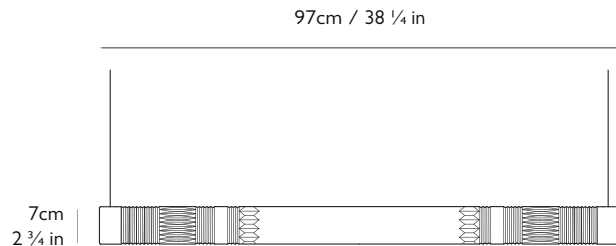

LEE BROOM

CRYSTAL TUBE

PLEASE NOTE

Please allow for 25.4cm x 7.6cm x 7.6cm (10 in x 3 in x 3 in) in ceiling cavity to fit transformer.

PRODUCT DETAILS

Name

Crystal Tube

Finish & Product Code	110-130v	220-240v
Brushed Brass ●	CRY0110	CRY0010
Polished Chrome ●	CRY0121	CRY0021

Materials

Crystal, steel

Illumination 110-130v

15w LED strip, 2700k, 800lm, 110-130vAC Input / 24vDC Output
Supplied with separate transformer

Illumination 220-240v

15w LED strip, 2700k, 800lm, 220-240vAC Input / 24vDC Output.
Supplied with separate transformer

Dimming

Dimmable. Mains voltage. TRIAC / Leading edge

Certification

UL, cUL (110-130v)
CE, CB (220-240v)

Year of Design

2015

Dimensions

H 7cm x L 97cm / H 2 3/4 in x 38 1/4 in

Suspension

Length: 300cm / 118 1/8 in
Transparent casing

Ceiling Plate / Canopy

2 x H 3cm x Dia 12cm / H 1 1/8 in x Dia 4 3/4 in
Adjustable Cord
Round steel in matching finish

Weight

Product (net) 2.85kg / 6.2 lb / Boxed (gross) 6.2kg / 13.6 lb