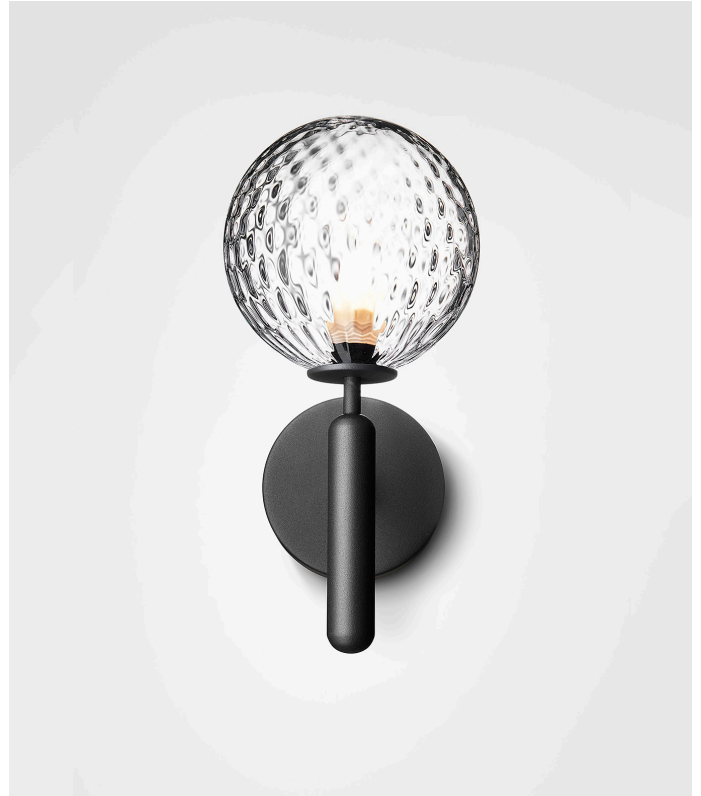

NUURA

MIIRA WALL - Optic

Design: Sofie Refer, 2018. EU-model.

Miira Wall in mouth blown Optic Clear glass and Rock Grey finish.

The significant details of Miira are the fine curves and thin neck that gives a graceful appearance.

The Miira Collection features mouth blown glass globes in both Opal White and Optic Clear. The Optic glass has slight variances due to the handmade process, which makes each piece unique.

Miira collection is designed with the chandelier as a centre and expands into a complete series of lights, manufactured in the highest quality.

TECHNICAL INFO

Product no.: 03480223

Type: Wall Light - Indoor

Colour:

Glass: Optic Clear

Metal: Rock Grey

Cable: Black

Materials:

Miira Wall in mouth blown Opal White glass and Rock Grey finish.

The significant details of Miira are the fine curves and thin neck that gives a graceful appearance.

The Miira Collection features mouth blown glass globes in both Opal White and Optic Clear. The Optic glass has slight variances due to the handmade process, which makes each piece unique.