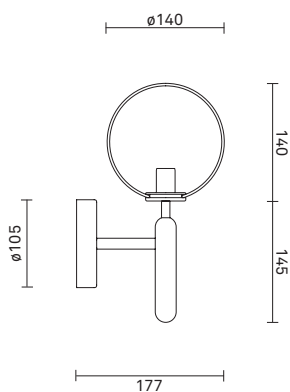

NUURA

MIIRA WALL - Opal

Design: Sofie Refer, 2018. EU-model.

Miira Wall in mouth blown Opal White glass and Rock Grey finish.

The significant details of Miira are the fine curves and thin neck that gives a graceful appearance.

The Miira Collection features mouth blown glass globes in both Opal White and Optic Clear. The Optic glass has slight variances due to the handmade process, which makes each piece unique.

Miira collection is designed with the chandelier as a centre and expands into a complete series of lights, manufactured in the highest quality.

Miira Wall has a balanced graphic look suitable for domestic and public spaces.

Miira collection:

The Miira collection include the following products:

- Miira 1 / Optic
- Miira 1 / Opal
- Miira 4 / Optic
- Miira 4 / Opal
- Miira Wall / Optic
- Miira Wall / Opal
- Miira 1 Large / Opal
- Miira 6 Large / Opal
- Miira Table / Optic
- Miira Table / Opal
- Miira 6 / Optic
- Miira 6 / Opal
- Miira 13 / Optic
- Miira 13 / Opal
- Miira 3 Large / Opal
- Miira 13 Large / Opal