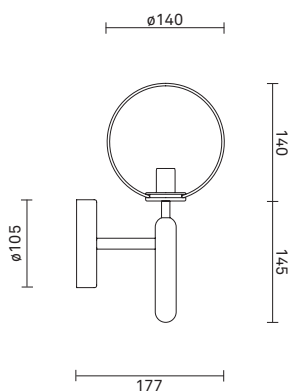

TECHNICAL INFO

Product no.: 03480223

Type: Wall Light - Indoor

Colour:

Glass: Optic Clear

Metal: Rock Grey

Cable: Black

Materials:

Powder coated metal

Mouth-blown glass

Fabric covered cable

Dimensions:

177mm x 285mm

Fabric cable - Length: 2500mm

Product weight:

Product: 1079 g

Packaging:

Dimensions: L: 419mm x W: 155 mm x H: 166mm

Weight: 418 g

Total weight incl. product: 1497 g

Number of parcels: 1

Material: Brown cardboard.

Packaging - weight - material:

Cardboard outside: 171 g