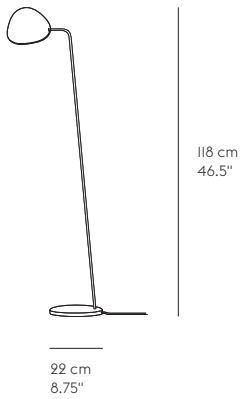

# LEAF FLOOR LAMP – EU VERSION

**BROBERG & RIDDERSTRÅLE ON THE DESIGN** “Combining a light and elegant design with an energy-efficient LED technology, the Leaf Floor Lamp has a clean and refined expression. The asymmetric geometry of the design gives it an organic and friendly appearance, inspired by the leaves on a tree. Turn the leaf according to your needs and discover how the lamp will subtly transform its shape, adding a graphic and gentle light silhouette to any space.”

## CORD LENGTH

180 cm / 71"