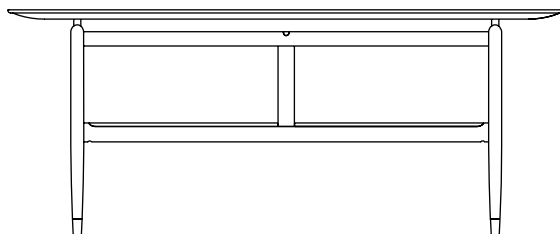

## KAUFMANN TABLE 1945

The Kaufmann Table was originally designed for Finn Juhl's own home, just like many other of his iconic designs. The table is in a league of its own with an unusually refined edge profile that gives the illusion that the table top is floating above the frame.

### PRODUCT INFO

<b>CATEGORY</b>	Table
<b>DESIGN</b>	Finn Juhl
<b>YEAR</b>	1945, relaunched in 2011
<b>MATERIALS</b>	Frame: Oak Tabletop: Walnut veneer with solid edges Footrest: Brass
<b>DIMENSIONS</b>	Size: L 202 cm x W 94 cm x H 71,5 cm Weight: 38 kg Cbm: 0,58 m <sup>3</sup>

94 cm

202 cm

71,5 cm