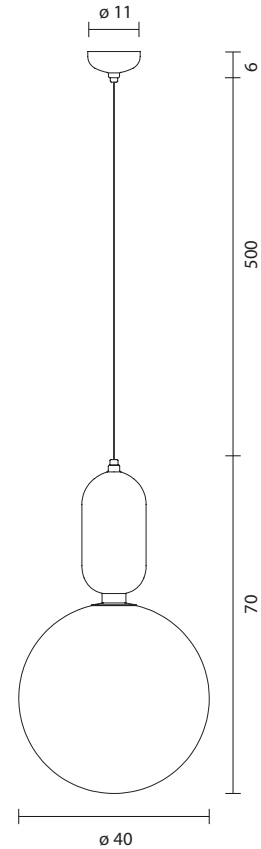

ABALLST GR
by Jaime Hayon, 2013

Suspension lamp. Base in white, black, golden, copper or platinum ceramic. Diffuser in blown opal matt glass.

Type: Suspension lamp

Environment: Indoor

Structure: Ceramic

Diffuser: Glass

Voltage: 230 V

Supply: Terminal strip

Cable length: 500 cm

Light Source: E27 Halo. Max. 150W
E27 LED 15W 2700K
E27 Fluo. 23W

ABALLST GR

110000100005 **white**
110000100006 **black**
110000100007 **golden**
110000100008 **copper**
110000100028 **platinum**

 **5.2 kg**
7.8 kg

CE   IP-20