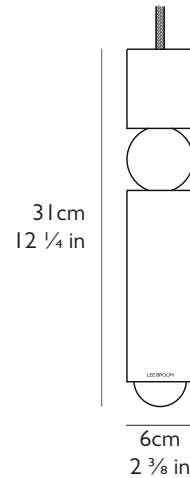

LEE BROOM

FULCRUM LIGHT

PRODUCT DETAILS

Name

Fulcrum Light

Finish & Product Code	110-130v	220-240v
Polished Gold ●	FUL0161	FUL0061
Polished Chrome ●	FUL0160	FUL0060
Matte Black ●	FUL0170	FUL0070

Materials

Steel, glass

Illumination 110-130v

5w, 2700k, 350 lumen

Bulb: E26, 5w LED, 350 lumens, 25k hrs (1x supplied)

Illumination 220-240v

6.2w, 2700k, 470 lumen

Bulb: E27, 6.2w LED, 470 lumen, 25k hrs (1x supplied)

Dimming

Dimmable. Mains voltage. TRIAC / Leading edge

Certification

UL, cUL (110-130v)

CE, CB (220-240v)

Year of Design

2015

Dimensions

H 31cm x Dia 6cm / H 12 1/4 in x Dia 2 3/8 in

Suspension

Length: 300cm / 118 1/8 in

Adjustable cord

Gold fabric outer

Ceiling Plate / Canopy

H 3cm x Dia 12cm / H 1 1/8 in x Dia 4 3/4 in

Round steel in matching finish

Weight

Product (net) 1.05kg / 2.3 lb / Boxed (gross) 2.7kg / 5.95 lb

0118rev05

For more information please contact:

US & Canada Inquiries: +1 212 804 8477 - 34 Greene Street, New York, NY 10013 - sales@leebroom.com

UK & Global Inquiries: +44 207 820 0742 - 95 Rivington Street, London, EC2A 3AY - info@leebroom.com

WWW.LEEBROOM.COM