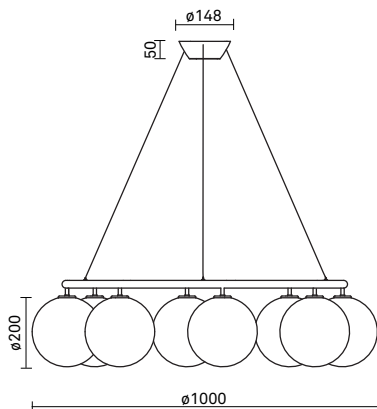

NUURA

MIIRA 8 Circular Brass Optic

Design: Sofie Refer, 2021. EU-model.

Miira 8 Circular in mouth-blown Optic Clear glass and Brass finish. Incl. Ceiling plate.

The significant details of Miira are the fine curves and thin neck that gives a graceful appearance.

Miira 8 Circular, comprising eight mouth-blown glass domes, has a diameter of 100 cm, making it ideal to place above a dining table or sofa.

Miira collection

The Miira collection include the following products:

Powder coated metal

Mouth-blown glass

Plastic cable

Dimensions:

∅1000mm x 200mm

Ceiling plate: ∅148mm x 50mm

Plastic cable - Length: 2500mm

Weight (armature + glass): 9100g

Packaging:

Dimensions- armature: L:860mm x W: 860mm x H: 520mm

Dimensions - glass: 8 x L: 235mm x W: 220mm x H: 225mm

Weight: 4900g

Total weight incl. product: 14000g

Number of parcels: 9

Material: Brown cardboard.