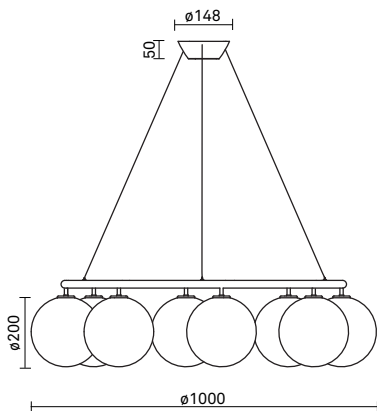

Miira collection

The Miira collection include the following products:

- **Miira 1:** Rock Grey/Brass - Opal White/Optic clear
- **Miira 3:** Rock Grey/Brass - Opal White/Optic clear
- **Miira 1 Large:** Rock Grey/Brass - Opal White/Optic Clear
- **Miira 3 Large:** Rock Grey/Brass - Opal White/Optic Clear
- **Miira 4:** Rock Grey/Brass - Opal White/Optic Clear
- **Miira 6:** Rock Grey/Brass - Opal White
- **Miira 6 Large:** Rock Grey/Brass, Opal White/Optic Clear
- **Miira 6 Circular:** Dark Bronze/Brass, Opal White/Optic Clear
- **Miira 8 Circular:** Dark Bronze/Brass, Opal White/Optic Clear
- **Miira 13:** Rock Grey/Brass - Opal/Optic Clear
- **Miira 13 Large:** Rock Grey/Brass, Opal White/Optic Clear
- **Miira Wall:** Rock Grey - Opal White/Optic Clear
- **Miira Table:** Rock Grey - Opal White/Optic Clear