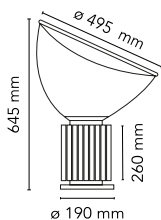

Taccia

by Achille & Pier Giacomo Castiglioni , 1962

Table lamp providing indirect and reflected light. Reflector in painted aluminium, gloss white on the outside and matt white on the inside.. Directionable diffuser in transparent mouth-blown glass. Body in matt black. silver anodized or bronze anodized aluminium. Base in nickel-plated metal. Electric cable of useful length 220 cm, with dimmer switch for ON/OFF and adjustment of the light flow between 10-100%. Plug-in power supply with interchangeable plugs.

| | |
|-------------------------|---|
| Mounting | Table/Floor |
| Environment | Indoor |
| Finish | Black, Anodized bronze, Anodized silver |
| Weight | 15,3 Kg |
| Light sources available | 1 x COB LED 28W Dimmer 2700K CRI93 2068lm |
| Emergency | Without |
| Voltage | 100-240/48V |
| Power | 28W |
| Battery | No |
| Supply included | Yes |

| | |
|-------------|-----------------|
| Cord Length | 2200 mm |
| Materials | Aluminum, Glass |

| | |
|--------|--|
| Colors | <ul style="list-style-type: none"> F6602004 - Anodized silver F6602030 - Black F6602046 - Anodized bronze |
|--------|--|