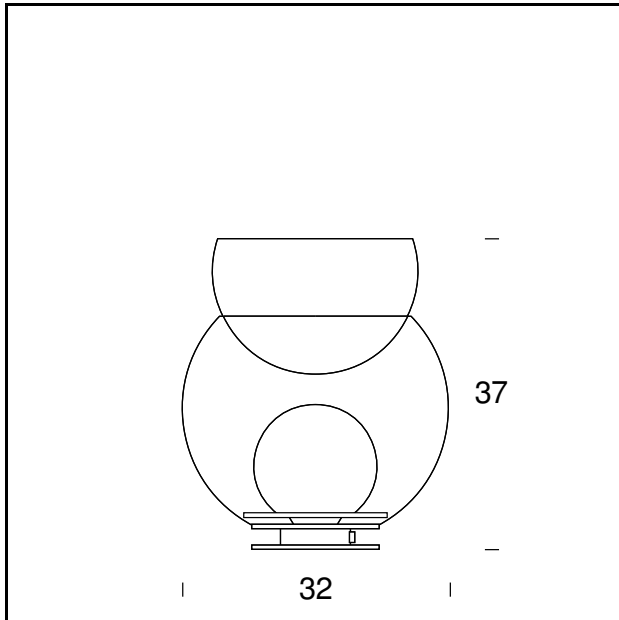

Table Lamp

TECHNICAL SHEET

Table lamp/flower pot. Chromed metal base. Middle globe in transparent blown glass. Inner globe in polished white opaline glass. Upper half-sphere in pink blown glass with decorative bubbles. Black power cable, plug and switch.

MODEL NAME: Giova

CODE: 2684

DIMENSIONS: Ø 32 x 37 cm

MATERIALS: Glass

BULB: 1×42W (HA) Eco Saver E27

PLUG: Black

POWER CORD: Black

CERTIFICATIONS AND SYMBOLS:

MODEL NAME: Giova

CODE: 2684/1

DIMENSIONS: Ø 50 x 59 cm

MATERIALS: Glass

BULB: 1×100W (HA) Eco Saver E27

PLUG: Black

POWER CORD: Black

CERTIFICATIONS AND SYMBOLS: