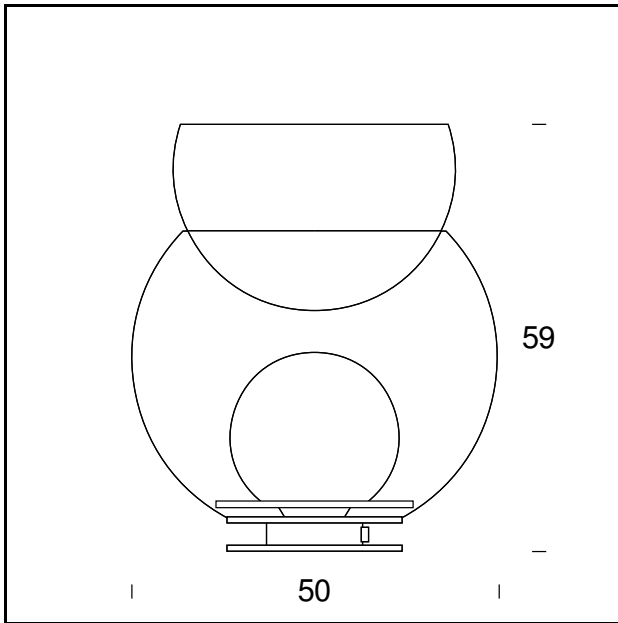

Table Lamp

TECHNICAL SHEET

Table lamp/flower pot. Chromed metal base. Middle globe in transparent blown glass. Inner globe in polished white opaline glass. Upper half-sphere in pink blown glass with decorative bubbles. Black power cable, plug and switch.

MODEL NAME: Giova

CODE: 2684

DIMENSIONS: Ø 32 x 37 cm

MATERIALS: Glass

BULB: 1×42W (HA) Eco Saver E27

PLUG: Black

POWER CORD: Black

CERTIFICATIONS AND SYMBOLS:

MODEL NAME: Giova

CODE: 2684/1

DIMENSIONS: Ø 50 x 59 cm

MATERIALS: Glass

BULB: 1×100W (HA) Eco Saver E27

PLUG: Black

POWER CORD: Black

CERTIFICATIONS AND SYMBOLS: