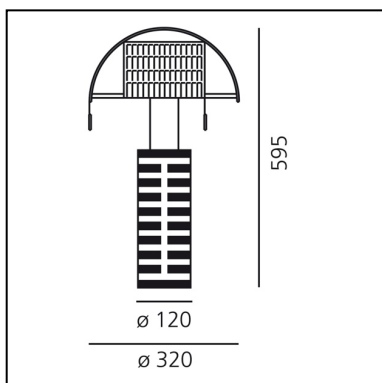

Shogun tavolo

Mario Botta

IP20   

LUMINAIRE *

– Watt: **8W**

– Voltage: **220V-240V** depending on the source installed.
Light measurements are provided in relative form and technical lighting calculations may be updated according to the effective source used.

DESCRIPTION

Painted metal stem; white adjustable diffusers in painted perforated plate steel.

FEATURES

- Product Code: **A000300**
- Colour: **Black / White**
- Installation: **Table**
- Material: **aluminium, steel**
- Series: **Design Collection**
- Environment: **Indoor**
- Area contract: **Residential**
- Emission: **Diffused**
- design by: **Mario Botta**

DIMENSIONS

- Height: **595 mm**
- Diameter: **320 mm**
- Base Diameter: **120 mm**

SOURCES NOT INCLUDED

- Category: **LED RETROFIT**
- Number: **1**
- Watt: **8W**
- Socket: **E27**