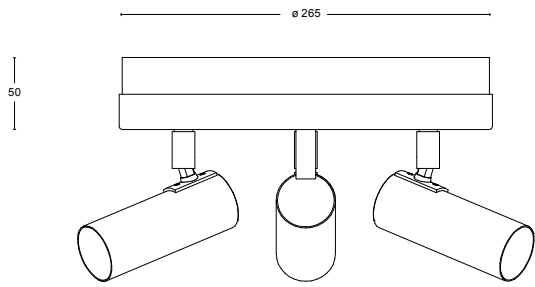

White RAL 9016

Chrome

Matte Brushed Brass

Specifications

TECHNICAL SPECIFICATION

Designer	Åke Hultgren
Electrical data	Class II IP20 230V
Description	Adjustable lamp shade. Hook for hanging lamp is available upon request
Connection	0,5 m transparent cable cord, ceiling plug not included
Mounting	Hook in ceiling
Lightsource	3 x LED GU10 MR11 Mini 2700K 280lm 35° CRI>80 (Included)
Socket	GU10
Weight	3 kg
Volume	0.02 m ³

ARTICLE NO

3

36918-01-000-G	White RAL 9016
36918-20-000-G	Chrome
36918-25-000-G	Matt brushed brass

5

36919-01-000-G	White RAL 9016
36919-20-000-G	Chrome
36919-25-000-G	Matt brushed brass

80100-01-K	Hook in white RAL9016 used for pendant (12 kilo)
80101-01-K	Hook in white RAL9016 used for pendant (30 kilo)

Dimensions

3

5

For more info, visit our website