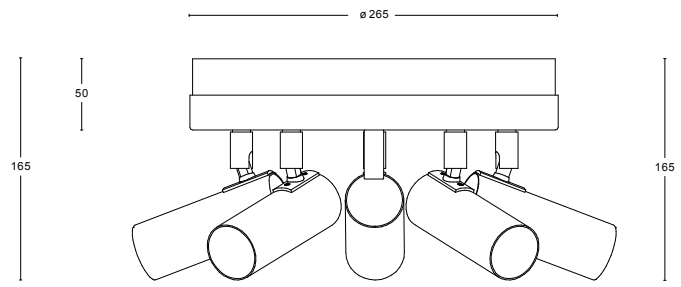

White RAL 9016

Chrome

Matte Brushed Brass

Specifications

TECHNICAL SPECIFICATION

Designer	Åke Hultgren
Electrical data	Class II IP20 230V
Description	Adjustable lamp shade. Hook for hanging lamp is available upon request
Connection	0,5 m transparent cable cord, ceiling plug not included
Mounting	Hook in ceiling
Lightsource	3 x LED GU10 MR11 Mini 2700K 280lm 35° CRI>80 (Included)
Socket	GU10
Weight	3 kg
Volume	0.02 m ³

ARTICLE NO

3

36918-01-000-G	White RAL 9016
36918-20-000-G	Chrome
36918-25-000-G	Matt brushed brass

5

36919-01-000-G	White RAL 9016
36919-20-000-G	Chrome
36919-25-000-G	Matt brushed brass

80100-01-K	Hook in white RAL9016 used for pendant (12 kilo)
80101-01-K	Hook in white RAL9016 used for pendant (30 kilo)

Dimensions

3

5

For more info, visit our website