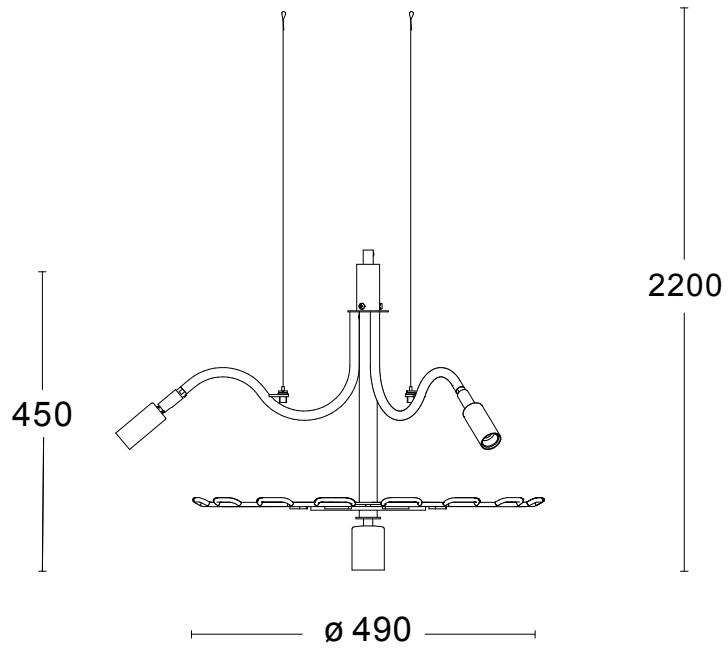

Specifications

TECHNICAL SPECIFICATION

Designer	Jonas Bohlin
Electrical data	Class I IP20 230V
Description	Glass hanger for 16 glasses. 2 m wire suspension with loop 3 E14 LED spots and a central E27LED spot
Connection	2 m transparent cable, ceiling plug not included
Mounting	Hook in ceiling
Lightsource	3 x LED E14 2700 K 350 lm CRI>90 , 1 x LED E27 2700K 470lm CRI>80
Socket	E14, E27
Weight	7 kg
Volume	0.22 m ³

ARTICLE NO

P36-42-1	Rough brass
50329	LED E14 2700 K 350 lm CRI>90 (Need 3)
50324	LED E27 2700K 470lm CRI>80 (Need 1)

Dimensions

For more info, visit our website