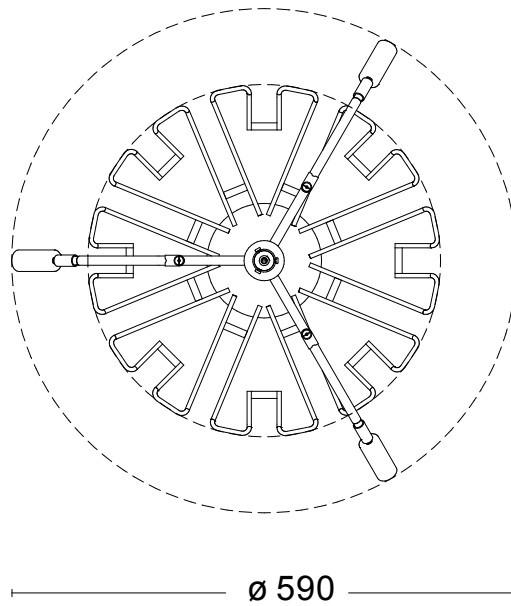

Specifications

TECHNICAL SPECIFICATION

Designer	Jonas Bohlin
Electrical data	Class I IP20 230V
Description	Glass hanger for 16 glasses. 2 m wire suspension with loop 3 E14 LED spots and a central E27LED spot
Connection	2 m transparent cable, ceiling plug not included
Mounting	Hook in ceiling
Lightsource	3 x LED E14 2700 K 350 lm CRI>90 , 1 x LED E27 2700K 470lm CRI>80
Socket	E14, E27
Weight	7 kg
Volume	0.22 m ³

ARTICLE NO

P36-42-1	Rough brass
50329	LED E14 2700 K 350 lm CRI>90 (Need 3)
50324	LED E27 2700K 470lm CRI>80 (Need 1)

Dimensions

For more info, visit our website