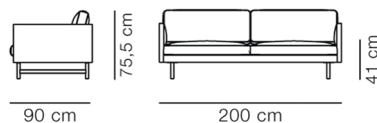

Product Sheet

Calmo 2 Seater 95 Metal Base

By Hugo Passos, 2019

Model	5652 - 2 seater, 95 cm cushions
About	The Calmo 2-seater sofa offers a roomy sense of cosiness, where straight lines converge with discrete curved details. Comfy cushions complete the picture in this understated expression of elegance.
Product group	Sofas
Measurements	L: 200 cm, D: 90 cm H: 75,5 cm, Sh: 41 cm
Weight	64 kg
Materials	Sofa with separate seat and back cushions. Inner frame of wood with nozag springs. Available in fabric or leather. Cushions available in foam core with down wrap or solid foam (CMHR or HR). External cover is non-removable. Cushion covers are removable. Leg trestles in solid wood or steel.
Accessories	Set of 3 cushions (P5522)
Test	EN 16139:2013 (L2), EN 1022:2005
Guarantee	Fredericia Furniture A/S offers a five-year guarantee against manufacturing defects in standard products (materials and construction). Wear and damage to covers, surface treatment, inappropriate use and the like are not covered by the warranty.
Download	Download images, architect files at our partner portal on www.fredericia.com

Drawing

Colours

FRAME FINISH

Upholstery according to current price list.

Fredericia