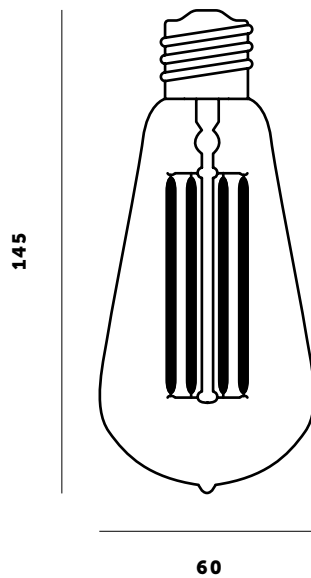

BUSTER + PUNCH

LED TEARDROP / AMBER

TECH SPEC

LED TEARDROP / AMBER

The LED Teardrop bulb is a warm white LED bulb with the classic Buster + Punch teardrop glass shape with an amber tint. To achieve an optimum lighting effect, use with dimmers.

busterandpunch.com
info@busterandpunch.com

LED TEARDROP BULB / AMBER

TECH SPEC

FINISH	SKU	SPECIFICATIONS	
 LED teardrop bulb / amber	BU-TD-E27-LED-F-CR-A	3,5W Dimmable LED bulb E27 screw	200-240V 400 lumen 2500k warm white