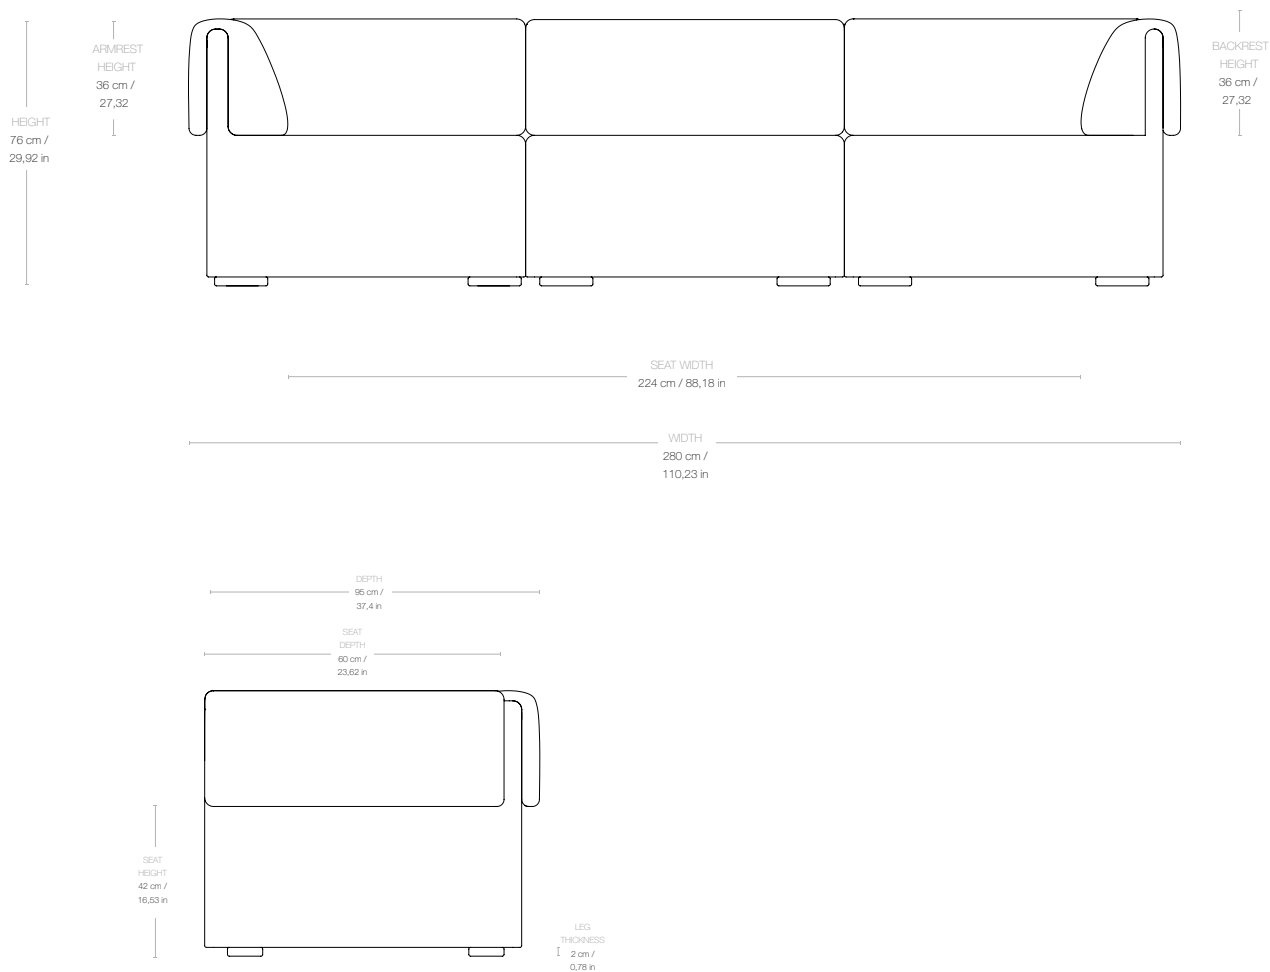

## Wonder Sofa - Fully Upholstered, 3-seater with armrests, 280x95

Designed by Space Copenhagen - 2019

---

---

ITEM NUMBER

13121

DESCRIPTION

Wonder builds on the virtues of 70s lounge furniture - informal, generous, playful, bringing it into the present with an elegantly minimal and sleek frame. The Wonder Sofa celebrates comfort and ease with its softly folded cushion over the backrest - relaxed and neat at the same time. With a choice of textiles and seam detailing to the backrest cushion, Wonder can be customized to fit both formal and more playful spaces and settings.

## Dimensions

WIDTH	280 cm / 110,23 in
DEPTH	95 cm / 37,40 in
HEIGHT	76 cm / 29,92 in
SEAT WIDTH	224 cm / 88,18 in
SEAT DEPTH	60 cm / 23,62 in
SEAT HEIGHT	42cm / 16,53 in
BACKREST HEIGHT	36 cm / 17,32 in
ARMREST HEIGHT	36 cm / 17,32 in
BASE THICKNESS	2 cm / 0,78 in

## Weight

TOTAL WEIGHT	91,5 kg / 201,72 lbs
--------------	----------------------

## Packaging

NUMBER OF PARCELS	2
PACKAGING LENGTH	291 cm / 114,56 in
PACKAGING WIDTH	97 cm / 38,18 in
PACKAGING HEIGHT	70 cm / 27,55 in
PACKAGING WEIGHT	27 kg / 59,52 lbs
GROSS WEIGHT	118,5 kg / 261,24 lbs