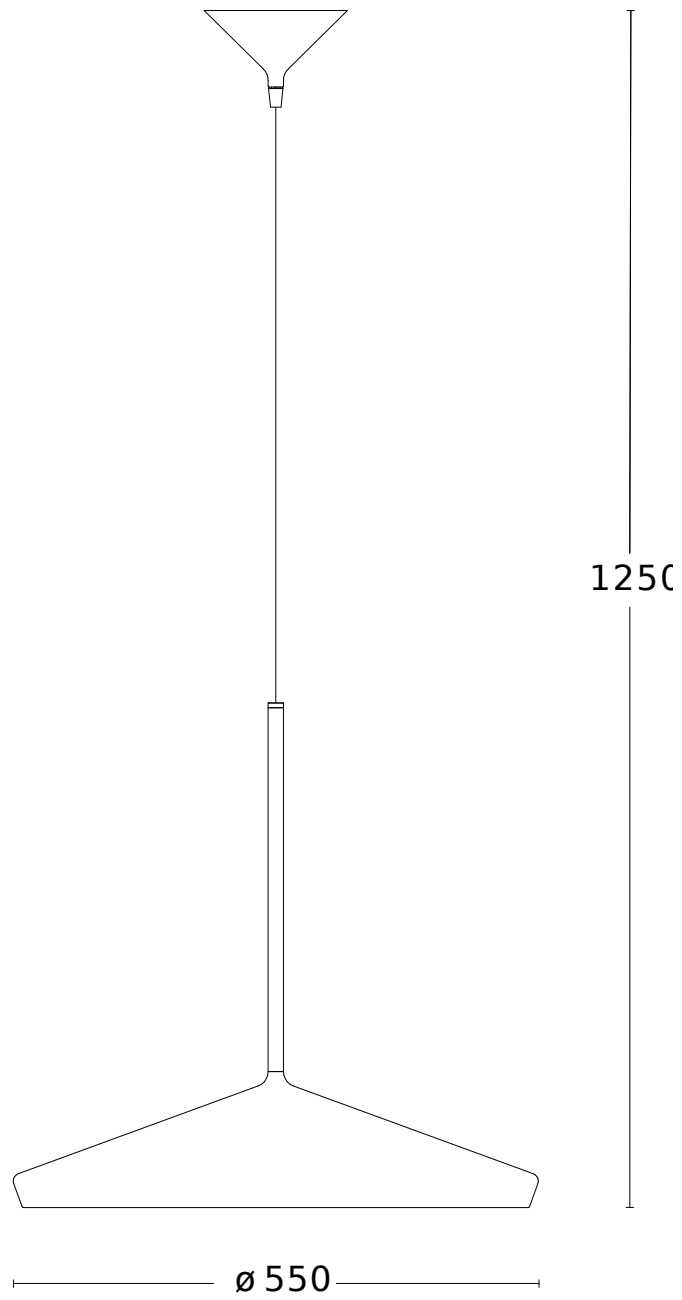

Warm Gray RAL
7032

Pine Green RAL
6028

Specifications

TECHNICAL SPECIFICATION

Designer	Norway Says
Electrical data	Class I IP20 230V
Description	Ceiling cup and shade in matching colour. Colour matched textile cord. Glare shield in opal plastic.
Connection	1 m cable DCL plug included
Mounting	Hook in ceiling
Lightsource	1 x Integrated LED 2700K 2400lm CRI >90 (Included)
Weight	7 kg
Volume	0.22 m ³

ARTICLE NO. & PRICE

35050-01-000-L	White RAL 9010
35050-02-000-L	Warm gray RAL 7032
35050-13-000-L	Pine green RAL 6028
35050-15-000-L	Matt black RAL 7016

Dimensions

For more info, visit our website