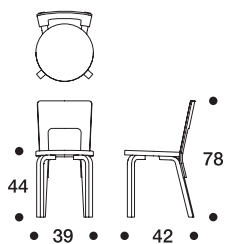

artek
artek.fi