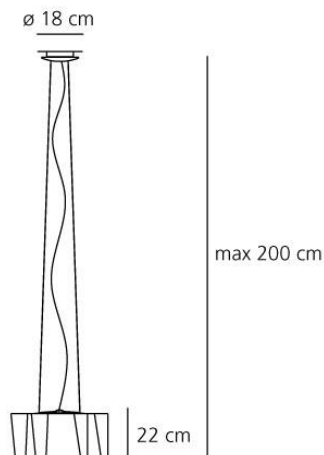

DIMENSIONS