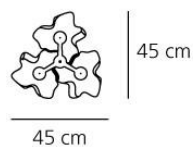

DIMENSIONS