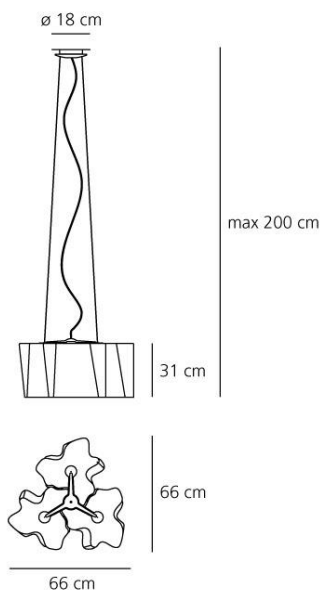

DIMENSIONS