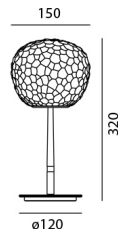

DIMENSIONS

LAMPS NOT INCLUDED

☐ **Category:** HALO
Number: 1
Watt: 48W
Socket: G9
Class: A

COLOUR

ALTERNATIVE LAMPS

LED retrofit

Category: LED
Watt: 2,3W
Luminous Flux (lm): 200lm
Socket: G9
Class: A

LUMINAIR

Watt: 48W
Voltage: 220V - 240V
Luminous Flux (lm): 740lm
CCT: 2700K
Efficiency: 73%
Efficacy: 16lm/W