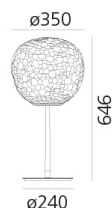

### Meteorite 15 table stelo

**DESIGN BY:**

Pio & Tito Toso  
2014

**MATERIALS:**

blown glass, technopolymer, aluminum, steel

**DESCRIPTION:**

A family of lamps available in five different versions: table, table with stem, floor, wall/ceiling and suspension. Materials: blown glass diffuser; lamp body in technopolymer. Meteorite Stem Table 15 and 35 feature respectively a chromed aluminium and a steel stem. Specification: the diffuser is made of a double layer of artistic glass, obtained through a 'stampo a ferro' mould-blowing technique and then grinding.

**Product name:** Meteorite 15 table stelo  
**Article Code:** 1709010A  
**Colour:** white  
**Material:** blown glass, technopolymer, aluminum, steel  
**Series:** Design

**DIMENSIONS**

**Height:** cm 32  
**Diameter:** cm 15  
**Base Diameter:** cm 12  
**Glow Wire Test:** N/D °

**SELECT**

**PRODUCT CODE**

1705010A

**Light emission**

IP20

**TECHNICAL DATA SHEET**
**FEATURES**

Product name:	Meteorite 35 table stelo
Article Code:	1705010A
Colour:	white
Material:	blown glass, technopolymer, aluminum, steel
Series:	Design

**DIMENSIONS**
**DIMENSIONS**

Height:	cm 64.6
Diameter:	cm 35
Base Diameter:	cm 24
Glow Wire Test:	850 °

**LAMPS NOT INCLUDED**

<input type="checkbox"/>	Category:	HALO
	Number:	1
	Lbs:	G95
	Watt:	150W
	Socket:	E27
	Luminous Flux (lm):	2870lm
	Colour temperature (K):	2900K
	Class:	A