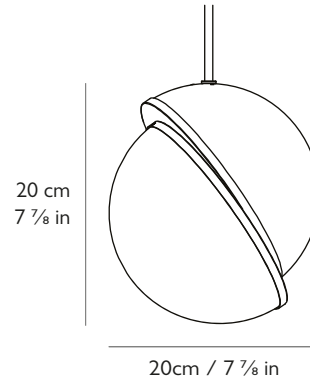

LEE BROOM

MINI CRESCENT LIGHT

PRODUCT DETAILS

Name

Mini Crescent Light

Finish & Product Code	110-130v	220-240v
Mini Crescent Light	CRE0140	CRE0040

Materials

Opal acrylic, brushed brass, steel

Certification

UL, cUL (110-130v)

CE, CB (220-240v)

Year of Design

2016

Dimensions

H 20cm x Dia 20cm / H 7 7/8 in x Dia 7 7/8 in

Suspension

Length: 300cm / 118 1/8 in

Adjustable cord

Gold fabric outer

Ceiling Plate / Canopy

H 3cm x Dia 12cm / H 1 1/8 in x Dia 4 3/4 in

Round steel in brushed brass finish

Weight

Product (net) 1.1kg / 2.4 lb / Boxed (gross) 1.85kg / 4 lb