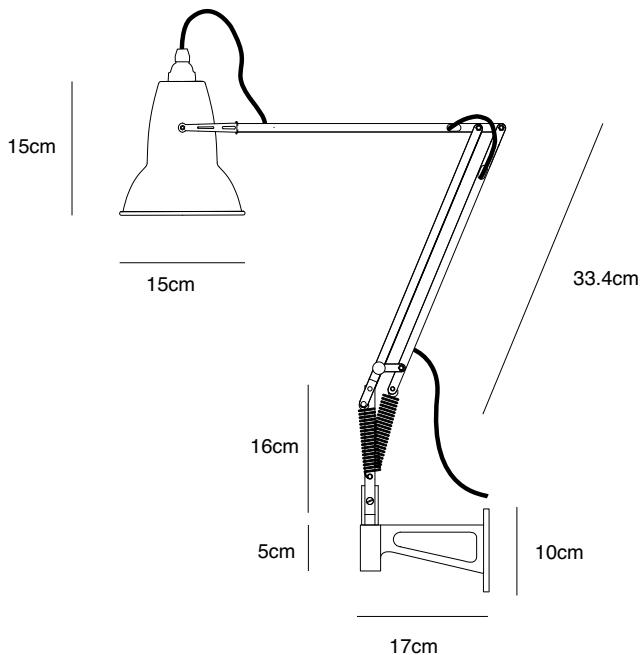

# Original 1227™ Wall Mounted Lamp

ANGLEPOISE®

Original 1227™ Collection | Technical Sheet

Launched In 2012 | Designed by George Carwardine

31cm

## Product

- Wall Mounted - Jet Black With Black Cable Braid
- Wall Mounted - Linen White With Grey Cable Braid
- Wall Mounted - Dove Grey WithnGrey Cable Braid
- Wall Mounted - Bright Chrome With White/Black Cable Braid & Chrome Arms

## Dimensions

- Shade diameter: 15cm
- Shade height: 15cm
- Max reach: 60cm (from wall mount to shade)
- Cable length: 200cm
- Lamp Packaging (L x W x H): 31.4cm x 17cm x 54.5cm
- Lamp Packaged Weight: 5.60kg