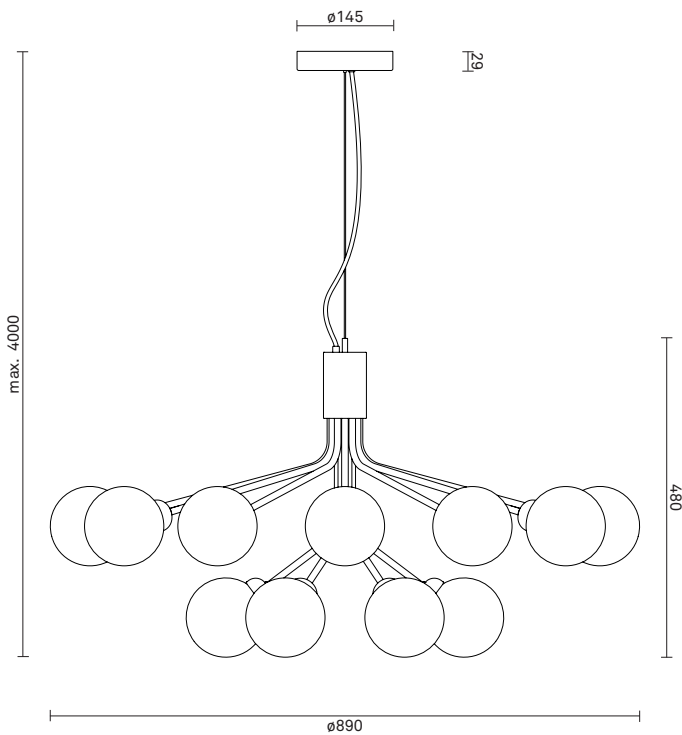

**Apiales 18** with its 89 cm in diameter, will look great as the centrepiece in the foyer, a large living room or over a large dining table.

## TECHNICAL INFO

**Product no.:** 05180524

**Type:** Suspension - Indoor

**Colour:**

Glass: Opal White

Metal: Satin Black

Cable: Black

**Materials:**