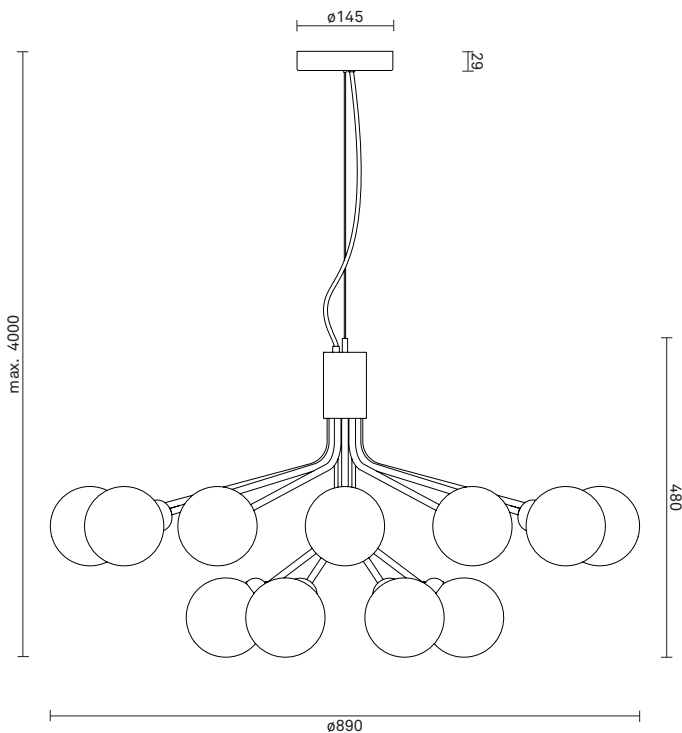

Apiales collection:

The Apiales collection includes the following products:

- Apiales 9 / Opal
- Apiales 18 / Opal