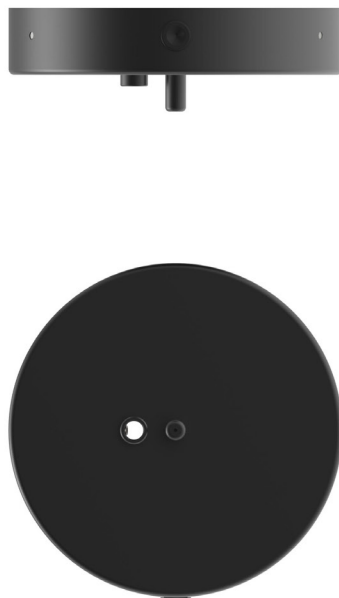

TECHNICAL INFO

Product no.: 05180524

Type: Suspension - Indoor

Colour:

Glass: Opal White

Metal: Satin Black

Cable: Black

Materials:

Anodized metal

Mouth-blown glass

Fabric covered cable

Dimensions:

ø890mm x 480mm

Ceiling plate: ø145mm x 29mm

Fabric cable - Length: 4000mm

Product weight:

Product incl. ceiling plate: 7390 g

Ceiling plate: 400 g

Packaging:

Dimensions: L: 796mm x W: 796mm x H: 520mm

Weight: 6620 g

Total weight incl. product: 14010 g

Number of parcels: 1

Material: Brown cardboard.

Packaging - weight - material:

Cardboard outside: - g

Cardboard inside: - g

Bubble wrap: - g

Plastic bag: - g

Cleaning:

Use a soft dry cloth to clean the product.

Do not use household cleaners.

Certifications and labels:

CE - CE-certified

IP20 - IP20

□ - Class II

Light source:

Socket: G9

Max wattage: 18 x 3.2W (Bulb not included)

Voltage (V): 220-240V

Recommended light source:

Illumination G9 (344-09), 3.6W LED, 2700K, 400lm

Energy efficiency class:

A++ (with recommended bulb)

Dimmability

Can be fitted with an aligned dimmer.

DALI compatible

Included ceiling plate: