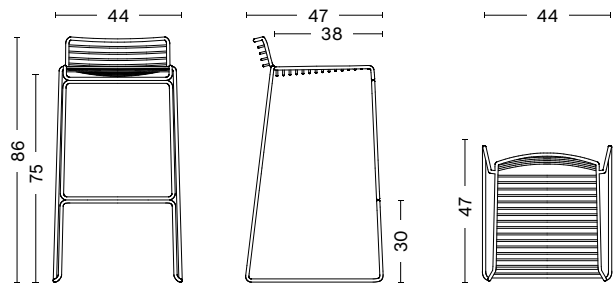

DIMENSIONS

LOW

WIDTH / 43 cm / 16.93"
DEPTH / 45 cm / 17.72"
HEIGHT / 76 cm / 29.92"
SEAT HEIGHT / 65 cm / 25.59"
SEAT DEPTH / 38 cm / 14.96"

HIGH

WIDTH / 44 cm / 17.32"
DEPTH / 47 cm / 18.5"
HEIGHT / 86 cm / 33.86"
SEAT HEIGHT / 75 cm / 29.53"
SEAT DEPTH / 38 cm / 14.96"