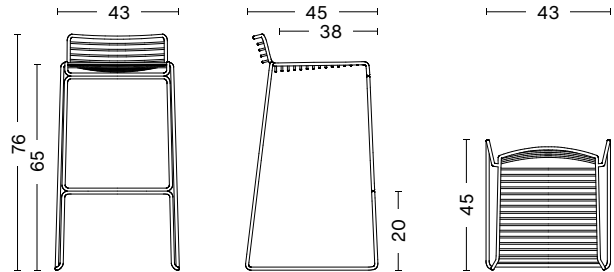

CONSTRUCTION

Solid steel bar chair in 11 mm welded wire featuring an outdoor powder coating. Comes with pre-mounted gliders.

COLOURS

ASPHALT
GREY

BLACK

FALL
GREEN

RUST

WHITE

DIMENSIONS

LOW

WIDTH / 43 cm / 16.93"
DEPTH / 45 cm / 17.72"
HEIGHT / 76 cm / 29.92"
SEAT HEIGHT / 65 cm / 25.59"
SEAT DEPTH / 38 cm / 14.96"

HIGH

WIDTH / 44 cm / 17.32"
DEPTH / 47 cm / 18.5"
HEIGHT / 86 cm / 33.86"
SEAT HEIGHT / 75 cm / 29.53"
SEAT DEPTH / 38 cm / 14.96"