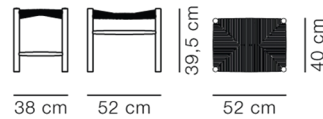

Colours

PAPER CORD

WOODS

Fredericia