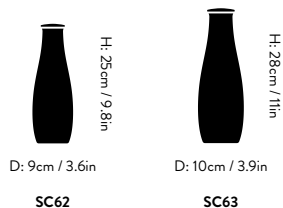

Collect | Carafe SC62-SC63

Space Copenhagen

2021

Product category

Carafe

Environment

Indoor

Material

Glass

Production process

Each piece is made from mouth blown glass and is handcrafted.

Dimensions

SC62: H: 25cm / 9.8in, W: 9cm / 3.6in, D: 9cm / 3.6in / 0,8 Ltr

SC63: H: 28cm / 11in, W: 10cm / 3.9in, D: 10cm / 3.9in / 1,2 Ltr

Package dimensions

Gift box SC62: H: 27cm / 10.7in W: 9cm / 3.5in, D: 9cm / 3.5in

Gift box SC63: H: 30.5cm / 12in, W: 20.5cm / 8.1in, D: 11cm / 4.3in

Master carton SC62: H: 30cm / 11.8in, W: 10cm / 3.9in, D: 10cm / 3.9 in

Master carton SC63: H: 33.5cm / 13.2in, W: 22.5cm / 8.9in, D: 12.5cm / 4.9in

Colli quantity

1 carafe in gift box / 4 gift boxes in master carton

Weight

SC62 Product: 0.24 kg

SC62 Product incl. gift box: 0.40 kg

SC63 Product: 0.34 kg

SC63 Product incl. gift box: 0.50 kg

→ Stock Item

Clear, Moss and Amber

Cleaning instructions

Normal dishwasher liquid can be used and all items are dishwasher safe. Do not use any cleaners with chemicals or harsh abrasives. Not resistant to hot liquid.