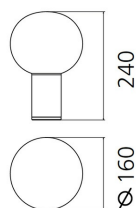

DIMENSIONS

COLOUR

LAMPS NOT INCLUDED

LED retrofit	Category:	LED
	Watt:	8W
	Socket:	E14
	Class:	A

LUMINAIR

Watt:	8W
Voltage:	220-240V
Luminous Flux (lm):	369lm
CCT:	2700K
Efficiency:	79%
Efficacy:	62lm/W
CRI:	80