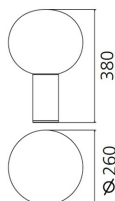

DIMENSIONS

LAMPS NOT INCLUDED

LED retrofit	Category:	LED
	Watt:	20W
	Socket:	E27
	Class:	A

COLOUR

LUMINAIR

Watt:	20W
Voltage:	220-240V
Luminous Flux (lm):	1203lm
CCT:	2700K
Efficiency:	79%
Efficacy:	67lm/W
CRI:	80
Dimmer Typology:	Microswitch Dimmer