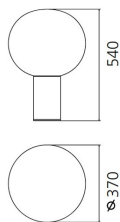

DIMENSIONS

LAMPS NOT INCLUDED

LED retrofit	Category:	LED
	Watt:	20W
	Socket:	E27
	Class:	A

COLOUR

LUMINAIR

Watt:	20W
Voltage:	220-240V
Luminous Flux (lm):	1158lm
CCT:	2700K
Efficiency:	76%
Efficacy:	64lm/W
CRI:	80
Dimmer Typology:	Microswitch Dimmer