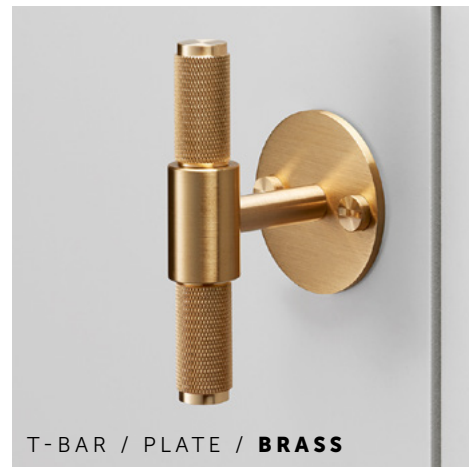

## T-BAR

A T-Bar Handle made from solid metal. A solid base with diamond-cut knurled handle detailing, ensuring pleasure with every touch. Works great on cabinet doors, cupboards, kitchen units and just about anything that can open. Available in 4 metal finish combinations using brushed brass, steel, smoked bronze & satin black metal. Available complete with a circular plate and penny buttons or with a small disc.

### TECH SPEC

FINISH	SKU	ALSO INCLUDED:
Steel	<b>UK-TB-H-ST-A</b>	1 x Small Disc 1 x M5 x 30 mm screw* 1 x Metal Washer 1 x Silicone Washer
Brass	<b>UK-TB-H-BR-A</b>	
Smoked Bronze	<b>UK-TB-H-SM-A</b>	
Black	<b>UK-TB-H-BL-A</b>	
		<b>1 pcs</b> <b>1 pcs</b> <b>1 pcs</b> <b>1 pcs</b>
Handle is fitted from behind cabinet door and can not be front face fitted.		

## T-BAR

TECH SPEC

T-BAR / PLATE / **SMOKED BRONZE**

T-BAR / **STEEL**

T-BAR / PLATE / **BRASS**