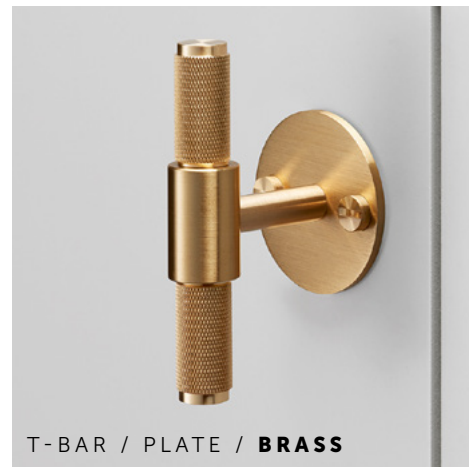

## T-BAR

TECH SPEC

## T-BAR

A T-Bar Handle made from solid metal. A solid base with diamond-cut knurled handle detailing, ensuring pleasure with every touch. Works great on cabinet doors, cupboards, kitchen units and just about anything that can open. Available in 4 metal finish combinations using brushed brass, steel, smoked bronze & satin black metal. Available complete with a circular plate and penny buttons or with a small disc.

### TECH SPEC

FINISH	SKU	ALSO INCLUDED:
Steel	<b>UK-TB-H-ST-A</b>	1 x Small Disc 1 x M5 x 30 mm screw* 1 x Metal Washer 1 x Silicone Washer
Brass	<b>UK-TB-H-BR-A</b>	
Smoked Bronze	<b>UK-TB-H-SM-A</b>	
Black	<b>UK-TB-H-BL-A</b>	
		<b>1 pcs</b> <b>1 pcs</b> <b>1 pcs</b> <b>1 pcs</b>
Handle is fitted from behind cabinet door and can not be front face fitted.		