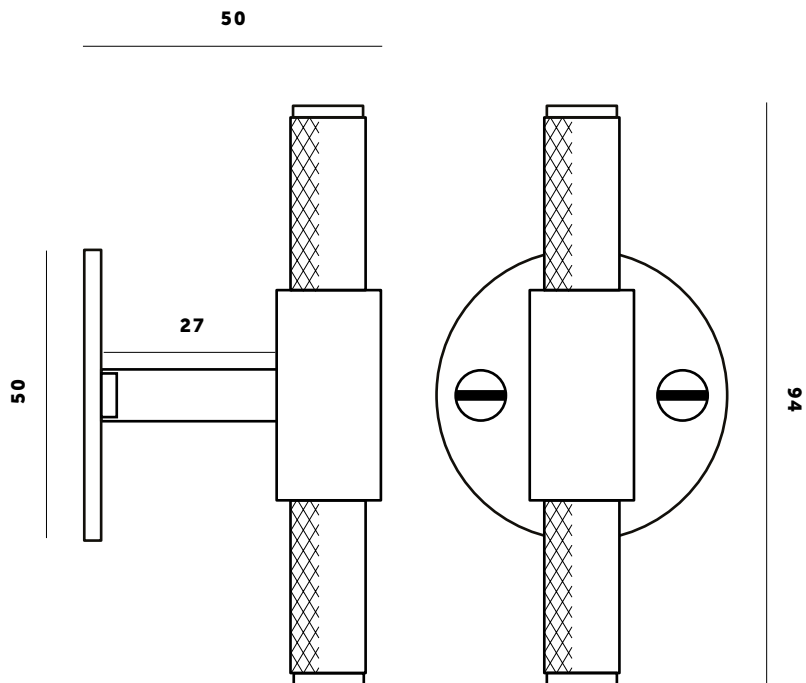

BUSTER + PUNCH

T-BAR HANDLE / PLATE

TECH SPEC

FINISH	SKU	ALSO INCLUDED:
Steel	UK-TB-HP-ST-A	1 x M5 x 30 mm screw* 1 x Washer 1 pcs 1 pcs
Brass	UK-TB-HP-BR-A	
Smoked Bronze	UK-TB-H-SM-A	
Black	UK-TB-HP-BL-A	
		Handle is fitted from behind cabinet door and can not be front face fitted.

CARE INSTRUCTIONS

Wipe with damp cloth with no loose hairs, avoid using any chemicals. Please note all finishes are prone to aging.

* Fits doors & draws of max 20 mm.