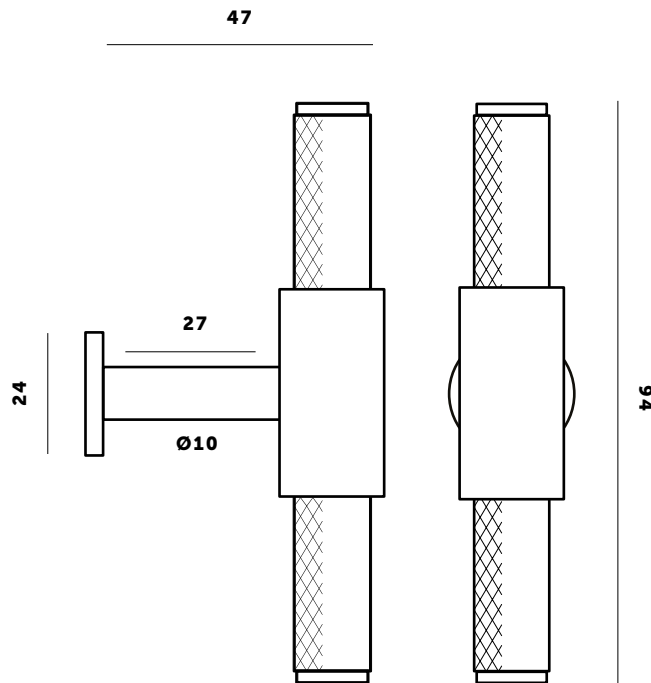

BUSTER + PUNCH

T-BAR HANDLE

TECH SPEC

FINISH	SKU	ALSO INCLUDED:
Steel	UK-TB-H-ST-A	1 x Small Disc 1 x M5 x 30 mm screw* 1 x Metal Washer 1 x Silicone Washer
Brass	UK-TB-H-BR-A	
Smoked Bronze	UK-TB-H-SM-A	
Black	UK-TB-H-BL-A	
		1 pcs 1 pcs 1 pcs 1 pcs
Handle is fitted from behind cabinet door and can not be front face fitted.		

CARE INSTRUCTIONS

Wipe with damp cloth with no loose hairs, avoid using any chemicals. Please note all finishes are prone to aging.

* Fits doors & draws of max 20 mm.