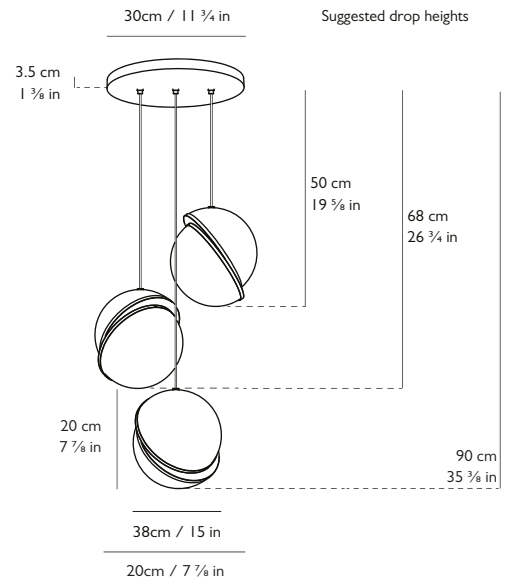

LEE BROOM

MINI CRESCENT CHANDELIER 3 PIECE

PRODUCT DETAILS

Name

Mini Crescent Chandelier 3 Piece

Finish & Product Code	110-130v	220-240v
Mini Crescent Chandelier 3 Piece	CRE0160	CRE0060

Materials

Opal acrylic, brushed brass, steel

Illumination 110-130v

27w, 2700k, 760 lumen

Bulb: E26, 9w LED, 800 lumen, 25k hrs (3x supplied)

Illumination 220-240v

18.5w, 2700k, 540 lumen

Bulb: E27, 6.2w LED, 470 lumen, 25k hrs (3x supplied)

Dimming

Dimmable. Mains voltage. TRIAC / Leading edge

Certification

UL, cUL (110-130v)
CE, CB (220-240v)

Year of Design

2016

Dimensions

3 x H 20cm x Dia 20cm / H 7 7/8 in x Dia 7 7/8 in

Suspension

Length: 3 x 300cm / 118 1/8 in

Adjustable cord

Gold fabric outer

Ceiling Plate / Canopy

H 3.5cm x Dia 30cm / H 1 3/8 in x Dia 11 3/4 in

Round steel in brushed brass finish

Weight

Product (net) 4.75kg / 10.4 lb / Boxed (gross) 4.95kg / 10.9 lb

0118rev05

For more information please contact:

US & Canada Inquiries: +1 212 804 8477 - 34 Greene Street, New York, NY 10013 - sales@leebroom.com

UK & Global Inquiries: +44 207 820 0742 - 95 Rivington Street, London, EC2A 3AY - info@leebroom.com

WWW.LEEBROOM.COM