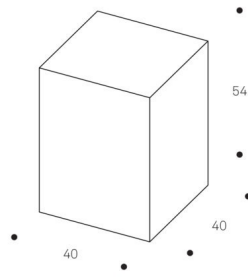

ALBERT STOOL

Albert Stool
AL-01 112 00
2150 SEK

Please note – prices do not include VAT.

Finish Walnut Stained Beech

Upholstered seat (optional)

Fabric Supplier

AL-01

Description