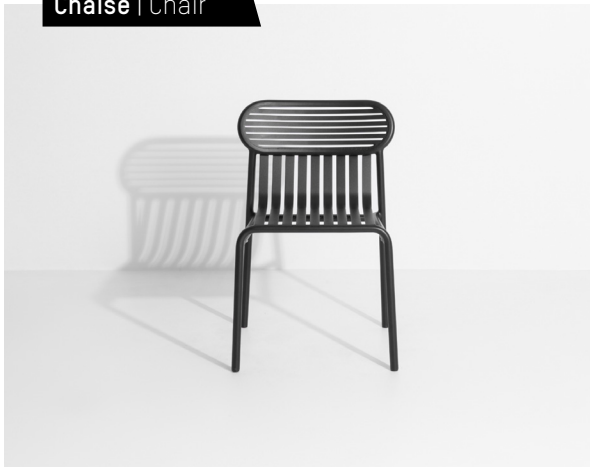

Chaise | Chair

Noir
Back

-
M0740101 - PAR 2 | BY 2
M0740201 - PAR 4 | BY 4

Bordeaux
Burgundy

Bleu
Blue

Jaune
Yellow

Blanc
White

-
M0740105 M0740106 M0740108 M0740109 - PAR 2 | BY 2
M0740205 M0740206 M0740209 M0740209 - PAR 4 | BY 4

MATÉRIAUX | MATERIALS

aluminium, peinture epoxy grainée
aluminium, grained epoxy paint

PRODUIT | PRODUCT

L: 50 cm | 19.7 inch
W: 52 cm | 20.5 inch
H: 77 cm | 30.3 inch
H1: 45 cm | 17.7 inch
POIDS: xx kg | WEIGHT: xx lb

PACKAGING

L: 58 cm | 22.8 inch
W: 62 cm | 24.4 inch
H: 101 cm | 39.8 inch
POIDS: xx kg | WEIGHT: xx lb