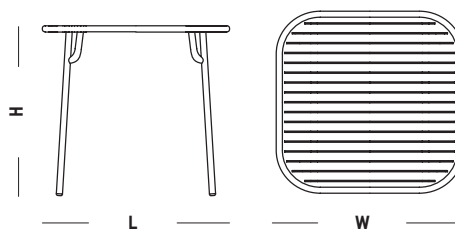

PACKAGING LEGS

L: 19 cm | 7.5 inch

W: 19 cm | 7.5 inch

H: 80 cm | 31.5 inch

POIDS: xx kg | WEIGHT: xx lb