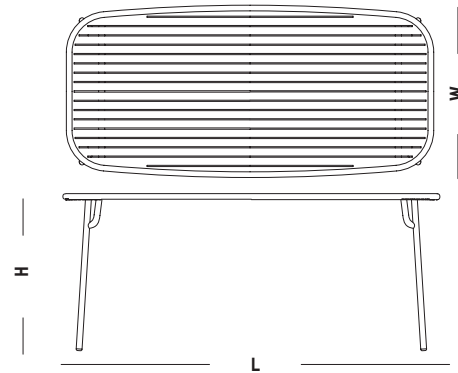

W: 85 cm | 33.5 inch

H: 75 cm | 29.5 inch

POIDS: xx kg | WEIGHT: xx lb

PACKAGING

L: 180 cm | 70.9 inch

W: 88 cm | 34.6 inch

H: 3 cm | 1.2 inch

POIDS: xx kg | WEIGHT: xx lb

PACKAGING LEGS

L: 19 cm | 7.5 inch

W: 19 cm | 7.5 inch

H: 80 cm | 31.5 inch

POIDS: xx kg | WEIGHT: xx lb

Table rectangle - Grand | Rectangular table - Large

Noir
Back

M0741301