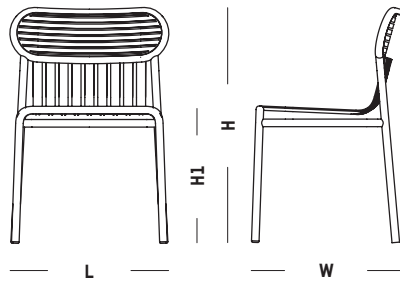

MATÉRIAUX | MATERIALS

aluminium, peinture epoxy grainée
aluminium, grained epoxy paint

PRODUIT | PRODUCT

L: 50 cm | 19.7 inch
W: 52 cm | 20.5 inch
H: 77 cm | 30.3 inch
H1: 45 cm | 17.7 inch
POIDS: xx kg | WEIGHT: xx lb

PACKAGING

L: 58 cm | 22.8 inch
W: 62 cm | 24.4 inch
H: 101 cm | 39.8 inch
POIDS: xx kg | WEIGHT: xx lb

Bridge | Bridge

Noir
Back

-
M0740301 - PAR 2 | BY 2
M0740401 - PAR 4 | BY 4

Bordeaux
Burgundy

Bleu
Blue