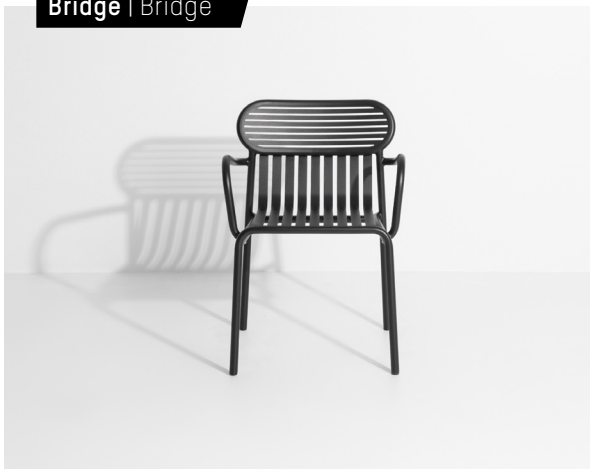

Bridge | Bridge

Noir
Back

-
M0740301 - PAR 2 | BY 2
M0740401 - PAR 4 | BY 4

Bordeaux
Burgundy

Bleu
Blue

Jaune
Yellow

Blanc
White

-
M0740305 M0740306 M0740308 M0740309 - PAR 2 | BY 2
M0740405 M0740406 M0740409 M0740409 - PAR 4 | BY 4

MATÉRIAUX | MATERIALS

aluminium, peinture epoxy grainée
aluminium, grained epoxy paint

PRODUIT | PRODUCT

L: 50 cm | 19.7 inch
W: 57 cm | 22.4 inch
H: 77 cm | 30.3 inch
H1: 45 cm | 17.7 inch
POIDS: xx kg | WEIGHT: xx lb

PACKAGING

L: 58 cm | 22.8 inch
W: 62 cm | 24.4 inch
H: 101 cm | 39.8 inch
POIDS: xx kg | WEIGHT: xx lb