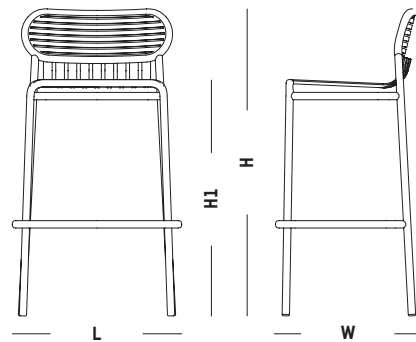

H: 104 cm | 40.9 inch

H1: 80 cm | 31.5 inch

POIDS: xx kg | WEIGHT: xx lb

PACKAGING

L: 59 cm | 23.2 inch

W: 55 cm | 21.7 inch

H: 113 cm | 44.5 inch

POIDS: xx kg | WEIGHT: xx lb

Table bistrot | High table

Noir
Back

M0741301

Bordeaux
Burgundy

M0741305

Bleu
Blue

M0741306

Jaune
Yellow