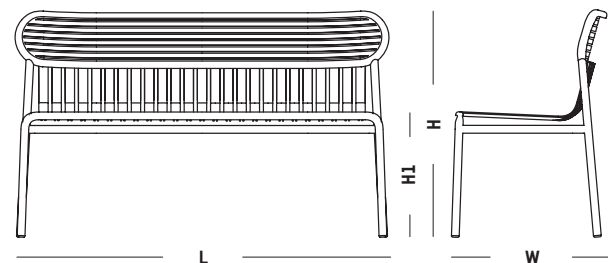

H: 77 cm | 30.3 inch

H1: 40 cm | 15.7 inch

POIDS: xx kg | WEIGHT: xx lb

PACKAGING

L: 123 cm | 48.4 inch

W: 55 cm | 21.7 inch

H: 79 cm | 31.1 inch

POIDS: xx kg | WEIGHT: xx lb

Tabouret haut - Grand | High stool - Large

Noir
Back

M0740901 - PAR 2 | BY 2

Bordeaux
Burgundy

M0740905

Bleu
Blue

M0740906

Jaune
Yellow