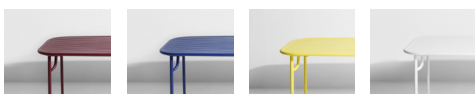

PACKAGING LEGS

L: 19 cm | 7.5 inch

W: 19 cm | 7.5 inch

H: 80 cm | 31.5 inch

POIDS: xx kg | WEIGHT: xx lb

Table rectangle - Grand | Rectangular table - Large

Noir
Back

M0741301