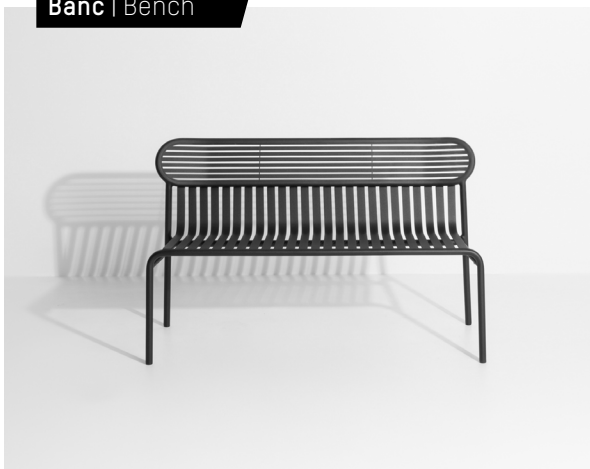

Banc | Bench

Noir
Black

-
M0740601

Bordeaux
Burgundy

-
M0740605

Bleu
Blue

-
M0740606

Jaune
Yellow