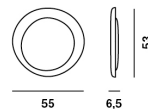

Materials injection moulded polycarbonate

Colors white

Brightness light
diffused light

Model

Bahia Mini

Weight

net kg: 2,00
gross kg: 4,30

Packaging

vol. m3: 0,069
n. boxes: 1

Bulbs

Fluo 1x22W 2GX13

Certifications

Energy Class

A+ A

dimnable version on request possible
configurations On - Off / Push / DALI

Bahia mini LED

Weight

net kg: 2,30
gross kg: 4,60

Packaging

vol. m3: 0,069
n. boxes: 1

Bulbs

LED included 21,5W 2850°K 2425lm CRI>90 115
lm/W

Certifications

Energy Class