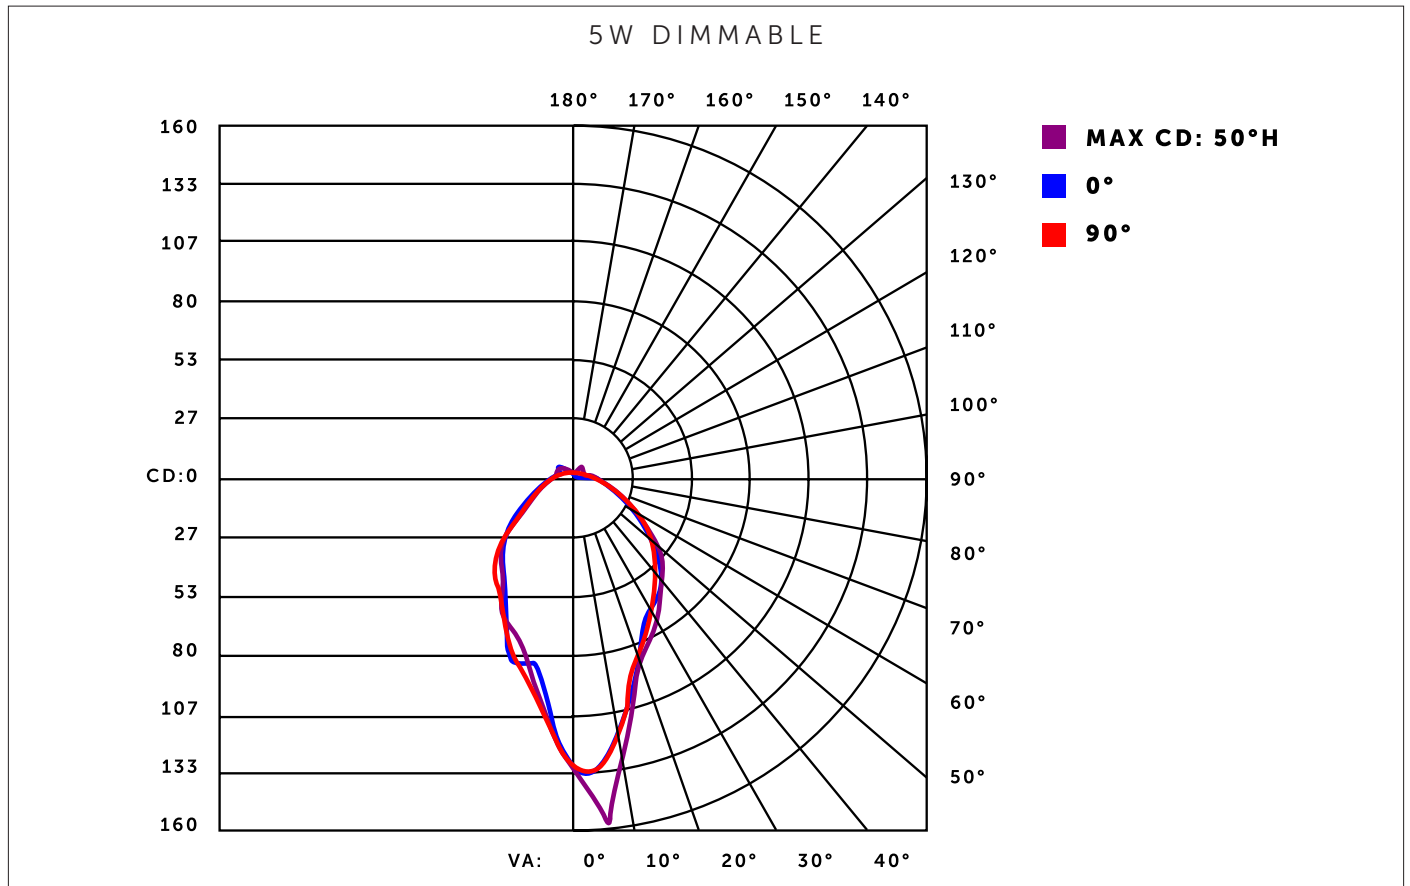

5W DIMMABLE

busterandpunch.com
info@busterandpunch.com

POLAR CANDELA DISTRIBUTION

busterandpunch.com
info@busterandpunch.com

CRI 1931

5W DIMMABLE

CIE 1931 Chromaticity Cx: 0.4629
CIE 1931 Chromaticity Cy: 0.4145