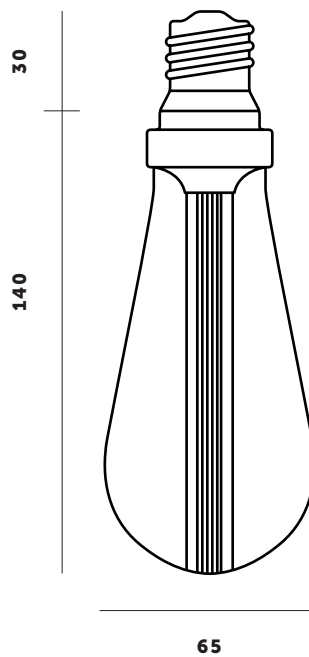

BUSTER + PUNCH

BUSTER BULB / TEARDROP

TECH SPEC

BUSTER BULB

The World's first designer LED bulb. This bulb consumes just 1/20th of the energy of traditional bulbs with a life span of 30,000 hours. Available in CRYSTAL, GOLD or SMOKED finish. The resin light pipe at the centre of the bulb is where all the magic happens, allowing the bulb to create a subtle ambient light whilst at the same time throw focused spot light onto tables & surfaces below. The bulb fits in any E27 screw light fitting, but looks especially great when teamed up with our HEAVY METAL or HOOKED lighting ranges.

busterandpunch.com
info@busterandpunch.com

BUSTER BULB / TEARDROP / DIMMABLE
TECH SPEC

<p>FINISH</p>	<p>SKU</p>
<p><input type="checkbox"/> Crystal / Dimmable</p> <p><input type="checkbox"/> Gold / Dimmable</p> <p><input type="checkbox"/> Smoked / Dimmable</p>	<p>BB-TD-E27-D-CR-B</p> <p>BB-TD-E27-D-GO-B</p> <p>BB-TD-E27-D-SM-B</p>
<p>SPECIFICATIONS</p>	
<p>Power: 5W Type: Dimmable LED Screw fitting: E27 Supply: 240 VAC Expected Life: 30 000 hrs Lumen: Crystal max 250, Gold max 200, Smoked max 130. Light appearance: Crystal 2700k, Gold 2500k, Smoked 2600k. CRI: 80</p>	<p>Power factor: 0.88 Recommended dimmer module: Buster + Punch LED module. (Sold with our dimmer switches) Please note: Not suitable for DALI dimming systems. CE certified.* For indoor use only.</p>