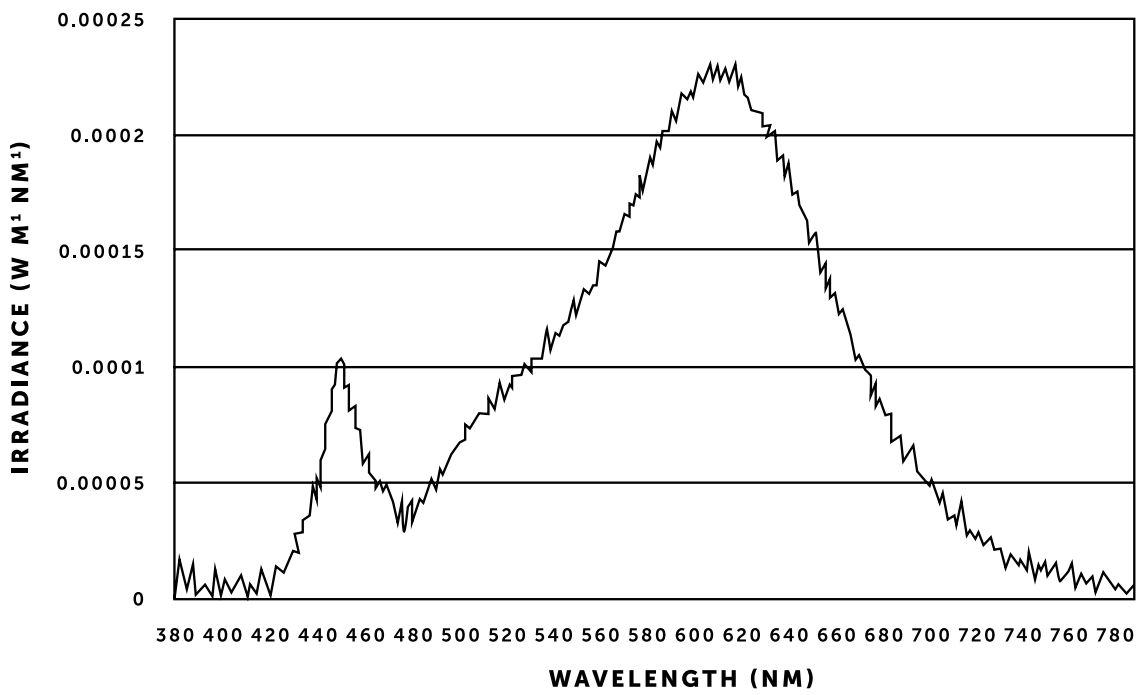

SPECTRAL IRRADIANCE AT 3M

2W NON-DIMMABLE

busterandpunch.com
info@busterandpunch.com