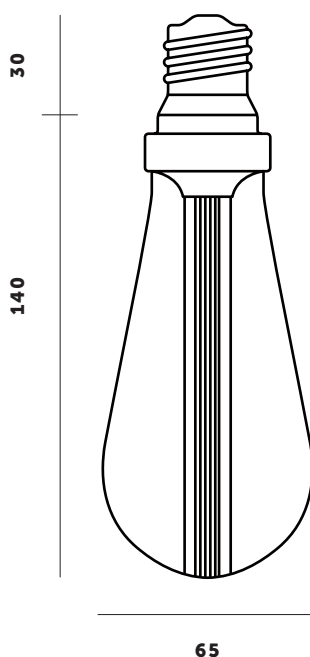

FINISH	SKU
☐ Crystal / Non-Dimmable	BB-TD-E27-ND-CR-B
☐ Gold / Non-Dimmable	BB-TD-E27-ND-GO-B
☐ Smoked / Non-Dimmable	BB-TD-E27-ND-SM-B
SPECIFICATIONS	
Power: 2W Type: Non-Dimmable LED Screw fitting: E27 Supply: 240 VAC Expected Life: 30 000 hrs Lumen: Crystal 125, Gold 100, Smoked 75. Light appearance: Crystal 2700k, Gold 2500k, Smoked 2500k. CRI: 80	Power factor: 0.5 CE certified.* For indoor use only.

CARE INSTRUCTIONS

Wipe with damp cloth with no loose hairs, avoid using any chemicals. Please note all finishes are prone to aging.

* Official data doc can be supplied upon request.