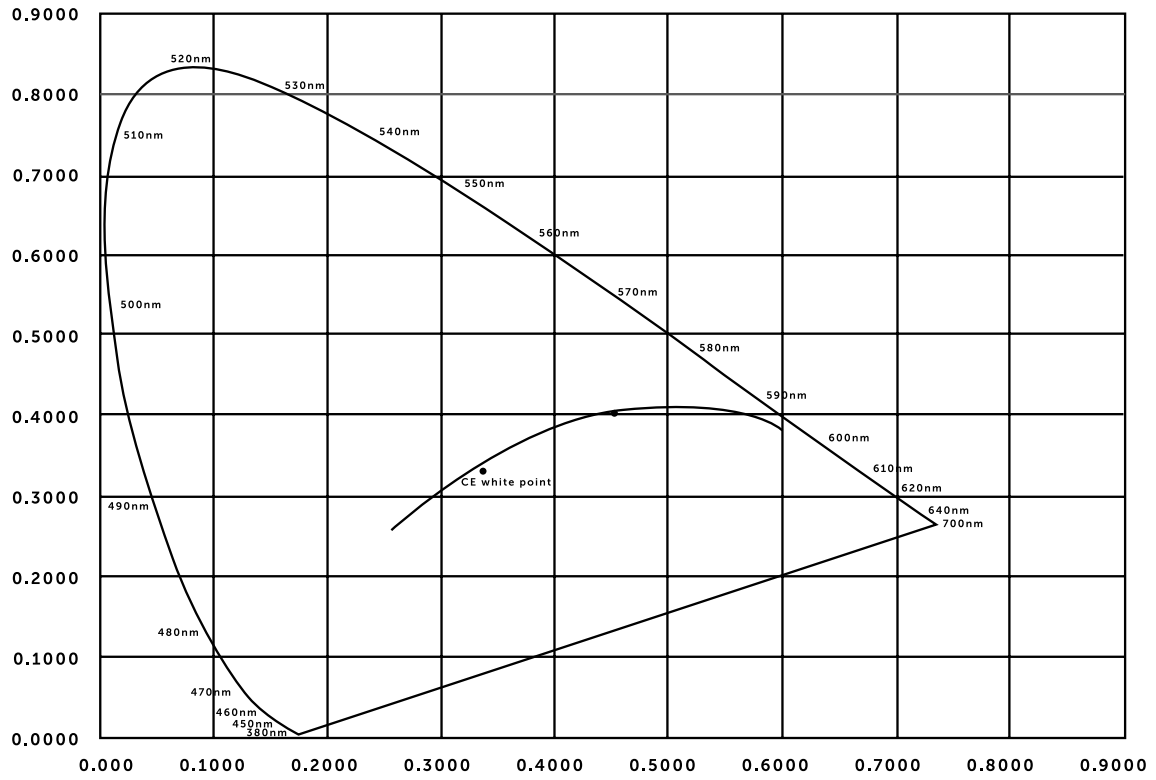

2W NON-DIMMABLE

busterandpunch.com
info@busterandpunch.com

POLAR CANDELA DISTRIBUTION

busterandpunch.com
info@busterandpunch.com

CRI 1931

2W NON-DIMMABLE

CIE 1931 Chromaticity Cx: 0.4668
CIE 1931 Chromaticity Cy: 0.4179