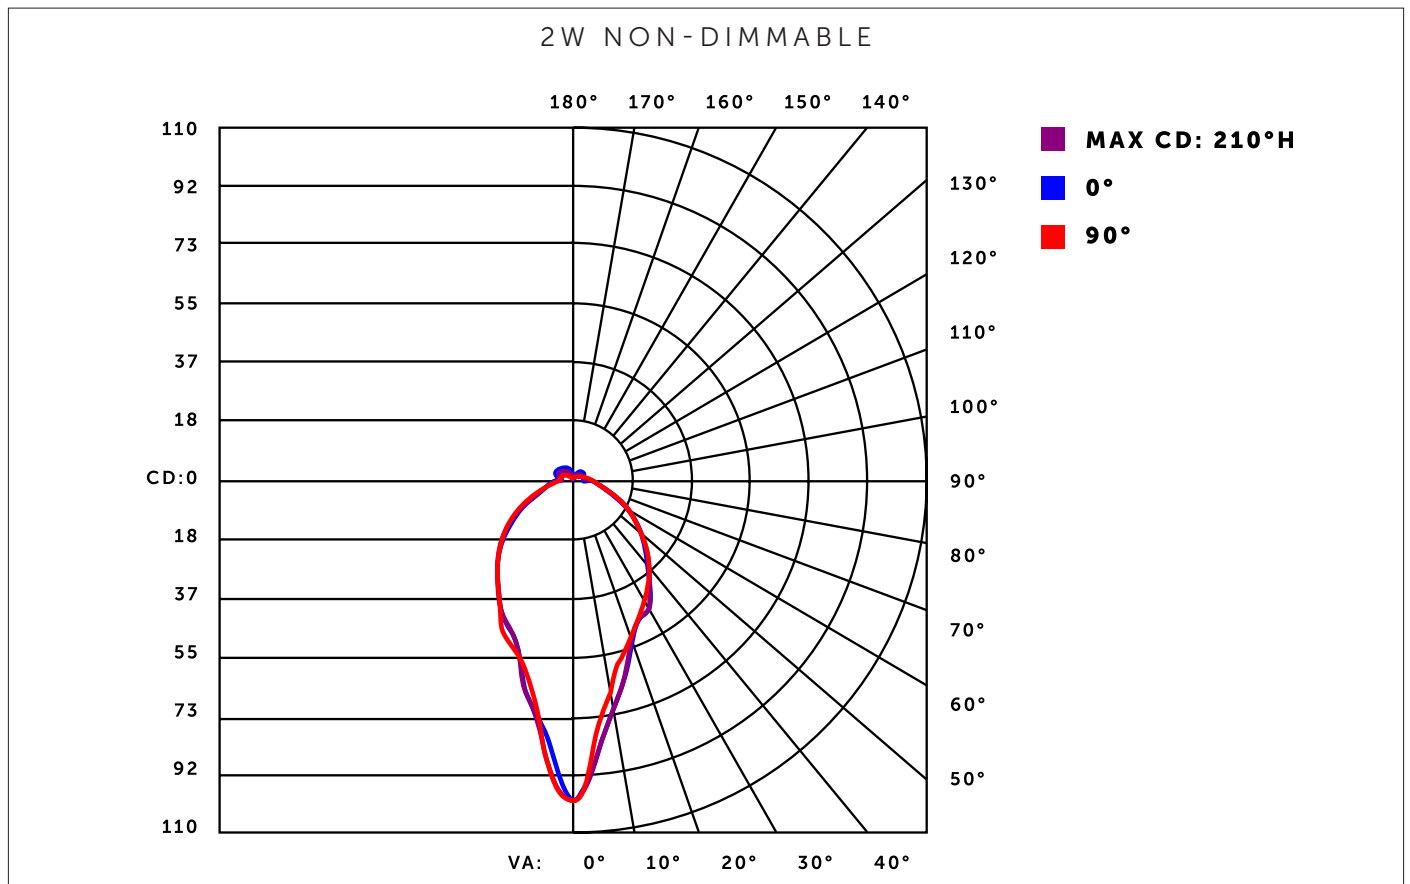

POLAR CANDELA DISTRIBUTION

busterandpunch.com
info@busterandpunch.com