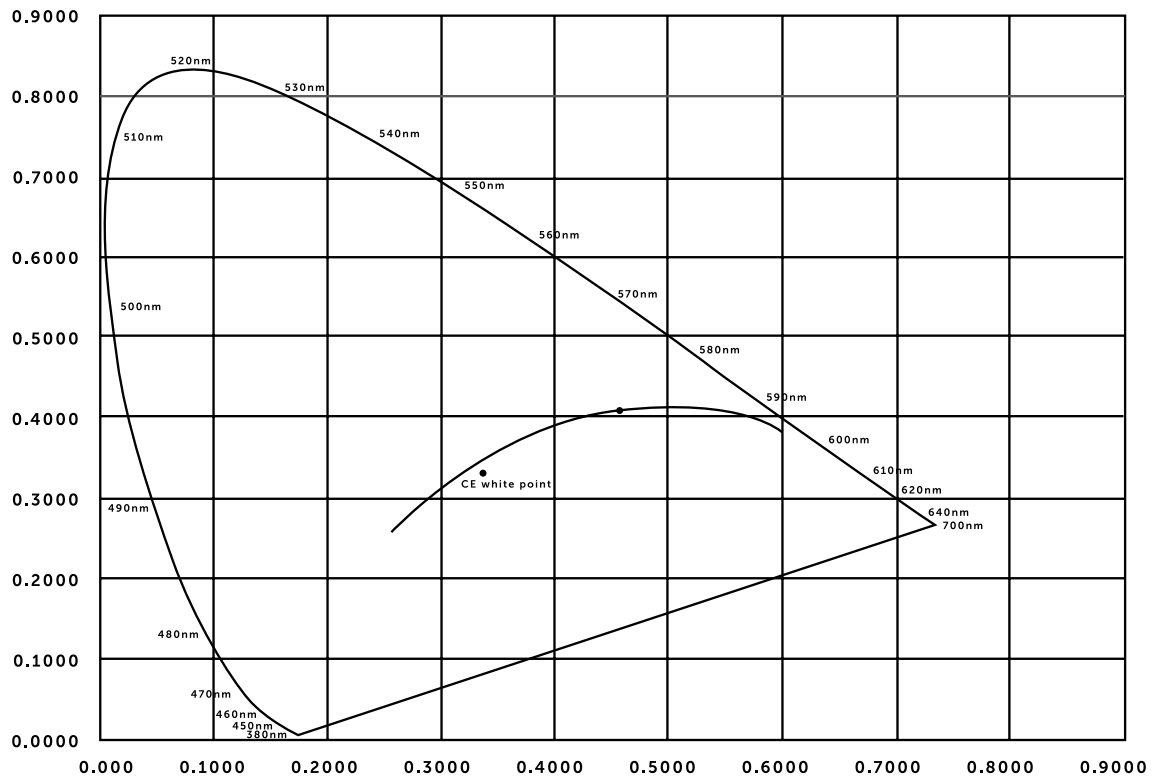

5W DIMMABLE

busterandpunch.com
info@busterandpunch.com

POLAR CANDELA DISTRIBUTION

busterandpunch.com
info@busterandpunch.com

CRI 1931

5W DIMMABLE

CIE 1931 Chromaticity Cx: 0.4629
CIE 1931 Chromaticity Cy: 0.4145