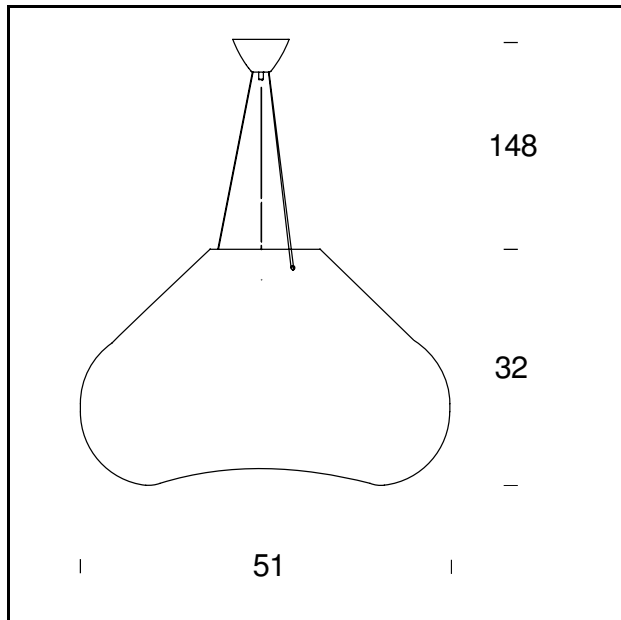

BOLLA

Harry & Camila, 2003

This suspension lamp is called Bolla because its clear blown glass diffuser has an iridescent appearance that recalls the effect of soap bubbles. It is available in two shapes and sizes.

TECHNICAL SHEET

Suspension lamp. Diffuser in transparent iridescent-effect blown glass. Chromed canopy. Blue power cable. Steel suspension cables.

MODEL NAME: Bolla

CODE: M3540+V3567/1TR

DIMENSIONS: 51 x 32 + 148 cm

MATERIALS: Glass

BULB: 1x105W (HA) Eco Saver E27

POWER CORD: Blue

CERTIFICATIONS AND SYMBOLS:

MODEL NAME: Bolla

CODE: M3540CR+v3567/2TR

DIMENSIONS: 33 x 31 + 150 cm

MATERIALS: Glass