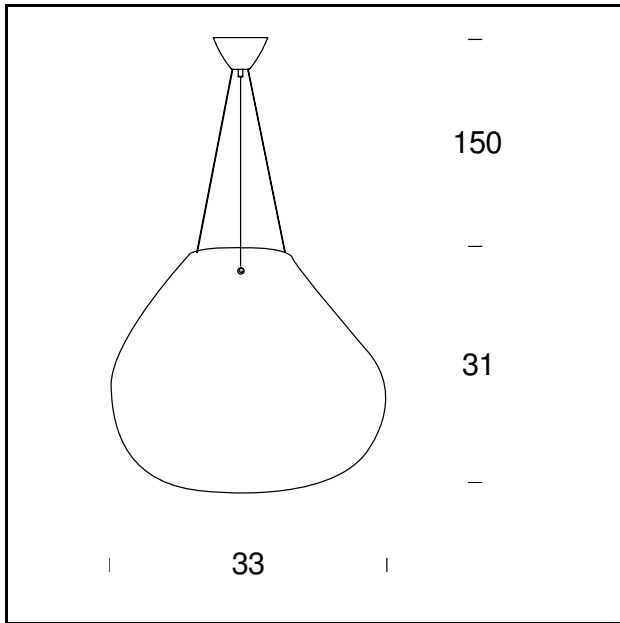

TECHNICAL SHEET

Suspension lamp. Diffuser in transparent iridescent-effect blown glass. Chromed canopy. Blue power cable. Steel suspension cables.

MODEL NAME: Bolla

CODE: M3540+V3567/1TR

DIMENSIONS: 51 x 32 + 148 cm

MATERIALS: Glass

BULB: 1x105W (HA) Eco Saver E27

POWER CORD: Blue

CERTIFICATIONS AND SYMBOLS:

MODEL NAME: Bolla

CODE: M3540CR+v3567/2TR

DIMENSIONS: 33 x 31 + 150 cm

MATERIALS: Glass