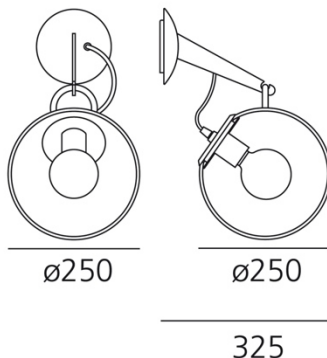

Polished chrome

PRODUCT CODE

A020100

Light emission

IP20     

Dimmable
TECHNICAL DATA SHEET
FEATURES

Product name:	Miconos Wall - Polished chrome
Article Code:	A020100
Colour:	Polished chrome
Material:	Blown glass, steel
Series:	Design
Environment:	Indoor
Area contract:	

OPTICS

Emission:	Diffused And Direct
-----------	---------------------

DIMENSIONS

Length:	cm 32.5
Diameter:	cm 25

DIMENSIONS

LAMPS NOT INCLUDED

<input type="checkbox"/>	Category:	FLUO
	Number:	1
	Lbs:	G90
	Watt:	20W
	Socket:	E27
	Type:	Fbg
	Colour Rendering:	1b
	Colour temperature (K):	2700K
	Duration (h):	12000h