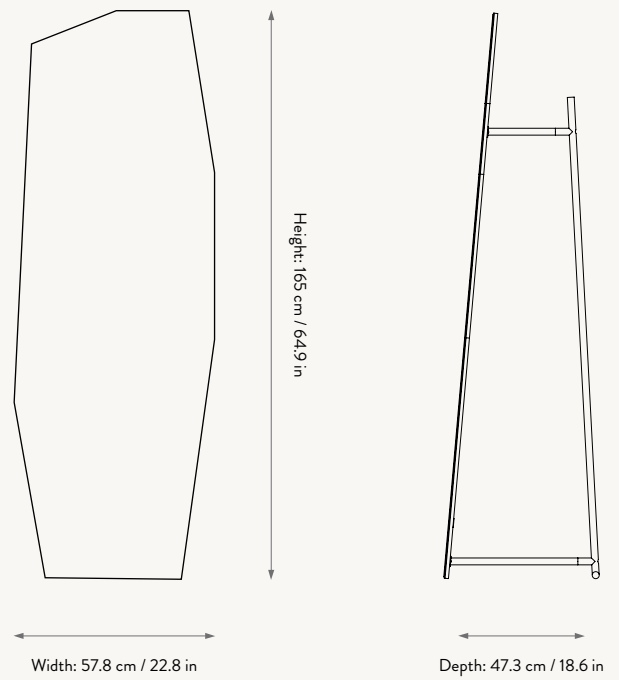

1104267264
Black

1104267265
Black

SHARD MIRROR - FULL SIZE - BLACK

Size: H: 165 x W: 57.8 x D: 2.9 cm
H: 64.9 x W: 22.8 x D: 1.1 in
Material: Mirror Glass, MDF backing
Care: Wipe with a damp cloth or gently clean with a soft sponge and mild detergent
Info: L-shaped screws for wall mounting included.
Registered design
Country: China
Net. weight: 16.4 kg
Packsize: 1

SHARD MIRROR - BLACK

Size: H: 76.4 x W: 50.5 x D: 2.9 cm
H: 30.1 x W: 19.9 x D: 1.1 in
Material: Mirror Glass, MDF backing
Care: Wipe with a damp cloth or gently clean with a soft sponge and mild detergent
Info: L-shaped screws for wall mounting included.
Registered design
Country: China
Net. weight: 5.6 kg
Packsize: 1

SHARD FREE STANDING MIRROR - FULL SIZE - BLACK

Size: H: 165 x W: 57.8 x D: 47.3 cm
H: 65 x W: 22.8 x D: 18.6 in
Material: Mirror Glass, MDF backing, Powder coated iron
Care: Wipe with a damp cloth or gently clean with a soft sponge and mild detergent
Info: Registered design
Country: China
Net. weight: 23,6 kg
Packsize: 1

SHARD MIRROR - FULL SIZE

SHARD MIRROR

SHARD MIRROR CABINET

SHARD FREE STANDING MIRROR - FULL SIZE

Space to feel comfortably you