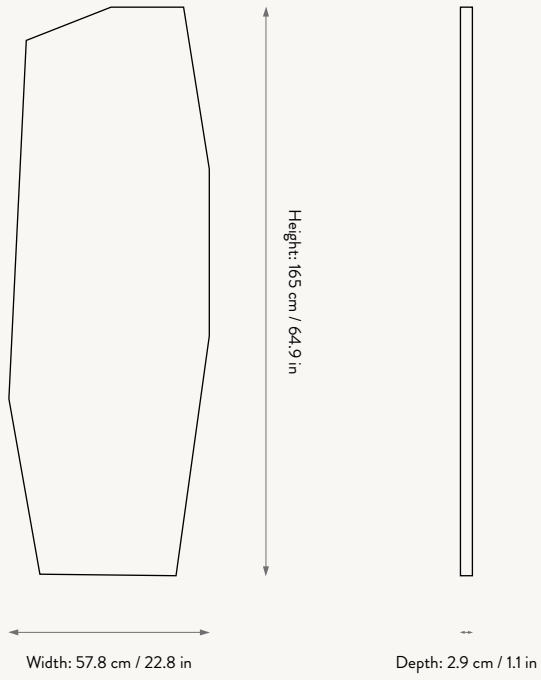

SHARD MIRROR - FULL SIZE