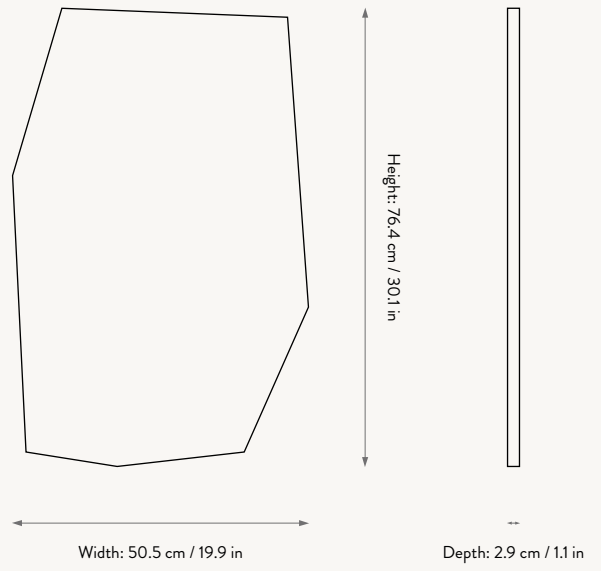

SHARD MIRROR