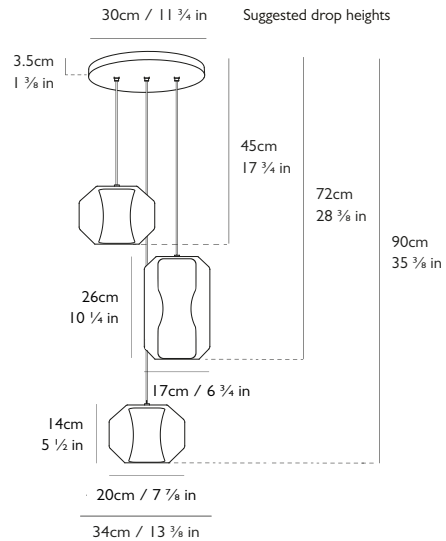

LEE BROOM

CHAMBER CHANDELIER 3 PIECE

PRODUCT DETAILS

Name

Chamber Chandelier 3 Piece

Product Code 110-130v 220-240v

Chamber Chandelier 3 Piece CH0130 CH0030

Materials

Carrara marble, crystal, steel

Illumination 110-130v

12w, 2700k, 850 lumen

Bulb: E26, 4w LED, 200 lumens, 25k hrs (3x supplied)

Illumination 220-240v

18.6w, 2700k, 940 lumen

Bulb: E27, 6.2w LED, 470 lumen, 25k hrs (3x supplied)

Dimming

Dimmable. Mains voltage. TRIAC / Leading edge

Certification

UL, cUL (110-130v)

CE, CB (220-240v)

Year of Design

2014

Dimensions

2x Chamber Small: H 14cm x Dia 20cm / H 5 1/2 in x Dia 7 7/8 in
1x Chamber Large: H 26cm x Dia 17cm / H 10 1/4 in x Dia 6 3/4 in

Suspension

Length: 3 x 300cm / 118 1/8 in

Adjustable cord

Transparent casing

Ceiling Plate / Canopy

H 3.5cm x Dia 30cm / H 1 3/8 in x Dia 11 3/4 in

Round steel in satin white finish

Weight

Product (net) 9.9kg / 21.8 lb / Boxed (gross) 10.1kg / 22.3 lb

0118rev05

For more information please contact:

US & Canada Inquiries: +1 212 804 8477 - 34 Greene Street, New York, NY 10013 - sales@leebroom.com

UK & Global Inquiries: +44 207 820 0742 - 95 Rivington Street, London, EC2A 3AY - info@leebroom.com

WWW.LEEBROOM.COM