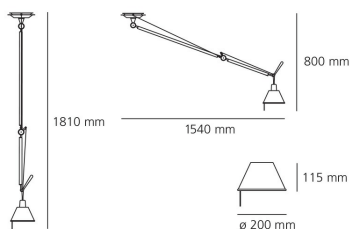

#### DIMENSIONS

Height:	cm 80
Diameter:	cm 20
Max Height from ceiling:	cm 181
Max Extension Length:	cm 154

#### DIMENSIONS