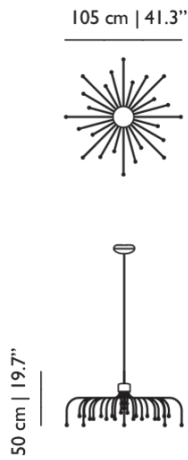

m o o o i

Starfall Light

FRONT

Live under the stars with Starfall Light by Front! The Starfall Light is a circular suspension light with a contemporary twist. Punctuated with 30 LED light sources, this upside-down chandelier brings perpetual star fall in your home. Thanks to 30 slim arms of different lengths, it not only resembles falling stars but also a starry night sky with dots of light at varying heights. A brand-new constellation waiting to be discovered! Installation is a breeze, thanks to the arms already in place, so you can enjoy your falling stars within moments.

Detailing

With the Starfall Light, you can go to sleep under the stars every night. Or dine with the watchful stars above you.

Colours

Black

Starfall Light / 30

Dimensions

Product

WIDTH 105cm | 41.3"
HEIGHT 50cm | 19.7"
DEPTH 105cm | 41.3"
DIAMETER 105cm | 41.3"
WEIGHT NETTO 2.9kg | 6.39lbs

Packaging

WIDTH 64cm | 25.2"
HEIGHT 30cm | 11.8"
CUBAGE 0.22m³ | 7.8ft³
LENGTH 115cm | 45.3"
WEIGHT 7.5kg | 16.53lbs

Technical CE / UL

MATERIAL

Powdercoated Stainless Steel and Poly Carbonate

INSTALLATION REQUIRED

50000 hours

CABLE LENGTH

1000cm | 393.7"; 250cm | 98.4"

COLOUR TEMPERATURE

2700 K

LIGHT OUTPUT

1200 lm

EEI