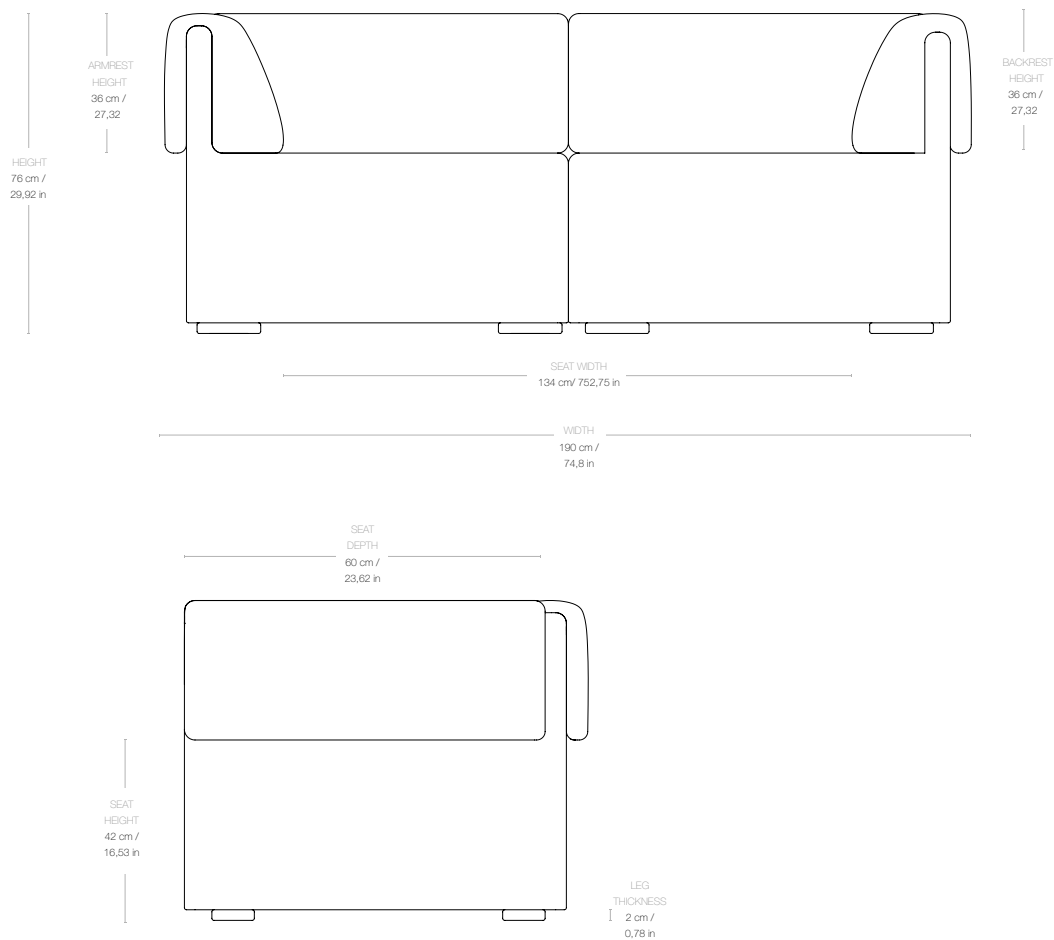


Wonder Sofa - Fully Upholstered, 2-seater with armrests, 190x95

Designed by Space Copenhagen - 2019

ITEM NUMBER

13113

DESCRIPTION

Wonder builds on the virtues of 70s lounge furniture - informal, generous, playful, bringing it into the present with an elegantly minimal and sleek frame. The Wonder Sofa celebrates comfort and ease with its softly folded cushion over the backrest - relaxed and neat at the same time. With a choice of textiles and seam detailing to the backrest cushion, Wonder can be customized to fit both formal and more playful spaces and settings.

Materials & Finishes

MATERIALS

Solid pine wood, particle board, plywood (inside structure) Nozag springs (seat)
Foam particles, duck feathers, wadding (padding)

Dimensions

WIDTH	190 cm / 74,80 in
DEPTH	95 cm / 37,40 in
HEIGHT	76 cm / 29,92 in
SEAT WIDTH	134 cm / 52,75 in
SEAT DEPTH	60 cm / 23,62 in
SEAT HEIGHT	42 cm / 16,53 in
BACKREST HEIGHT	36 cm / 17,32 in
ARMREST HEIGHT	36 cm / 17,32 in
BASE THICKNESS	2 cm / 0,78 in

Weight

TOTAL WEIGHT	65 kg / 143,3 lbs
--------------	-------------------

Packaging

NUMBER OF PARCELS	2
PACKAGING LENGTH	194 cm / 76,37 in
PACKAGING WIDTH	97 cm / 38,18 in
PACKAGING HEIGHT	70 cm / 27,55 in
PACKAGING WEIGHT	8 kg / 39,68 lbs
GROSS WEIGHT	83 kg / 182,89 lbs