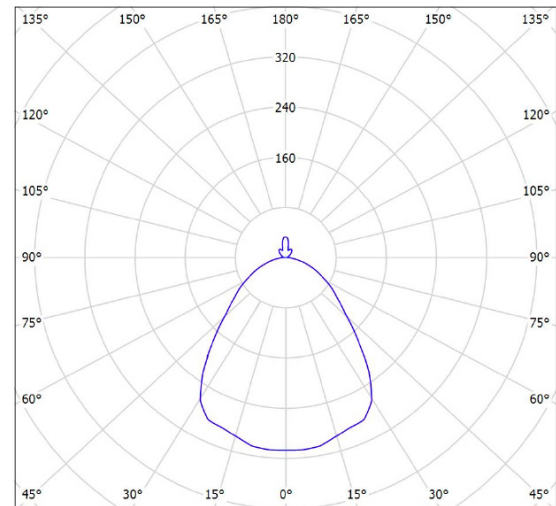

Glass: 1

P2:

P2 (OPAL):

STEEL/ALUMINIUM:

GLASS:

VARIANT

P3

DIMENSIONS

Height: 51,6 cm / 20.3 in
 Diameter: 40 cm / 15.7 in

WEIGHT

Steel/Aluminium: 2,3 kg / 5.1 lb
 Glass: 4,7 kg / 10.4 lb

CORD

Length: 6 m / 236"
 Material: Textile
 Colour:

- White (high-gloss): Grey
- Black (high-gloss): Red
- BlackBlack (high-gloss): Black
- White (matt): White
- Grey25 (matt): Grey25
- Grey45 (matt): Grey45
- Black (matt): Grey45
- Dark Ultramarine (matt): Grey45
- Opal: Silver-grey (incl. wire)