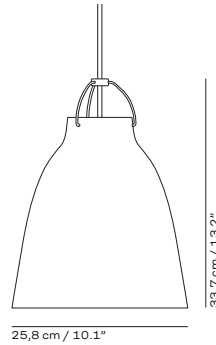

VARIANT

P2

DIMENSIONS

Height: 33,7 cm / 13.2 in
 Diameter: 25,8 cm / 10.1 in

WEIGHT

Steel/Aluminium: 1,0 kg / 2.2 lb
 Glass: 2,0 kg / 4.4 lb

CORD

Length: 3 m / 118.1"

PACKAGING DIMENSIONS

Steel:

Height: 400 mm / 15.7 in
 Width: 320 mm / 12.6 in
 Depth: 300 mm / 11.8 in

Glass:

Height: 415 mm / 16,3 in
 Width: 335 mm / 13,2 in
 Depth: 335 mm / 13,2 in

COLLI

Steel/Aluminium: 4

Glass: 1

P2:

P2 (OPAL):

STEEL/ALUMINIUM:

GLASS:

VARIANT

P3

DIMENSIONS

Height: 51,6 cm / 20.3 in
 Diameter: 40 cm / 15.7 in

WEIGHT

Steel/Aluminium: 2,3 kg / 5.1 lb
 Glass: 4,7 kg / 10.4 lb

CORD

Length: 6 m / 236"
 Material: Textile
 Colour:

- White (high-gloss): Grey
- Black (high-gloss): Red
- BlackBlack (high-gloss): Black
- White (matt): White
- Grey25 (matt): Grey25
- Grey45 (matt): Grey45
- Black (matt): Grey45
- Dark Ultramarine (matt): Grey45
- Opal: Silver-grey (incl. wire)