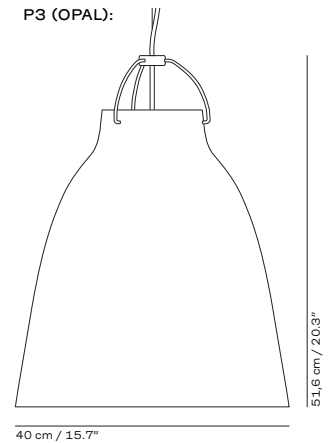

VARIANT

P3

DIMENSIONS

Height: 51,6 cm / 20.3 in
Diameter: 40 cm / 15.7 in

WEIGHT

Steel/Aluminium: 2,3 kg / 5.1 lb
Glass: 4,7 kg / 10.4 lb

CORD

Length: 6 m / 236"
Material: Textile
Colour:

- White (high-gloss): Grey
- Black (high-gloss): Red
- BlackBlack (high-gloss): Black
- White (matt): White
- Grey25 (matt): Grey25
- Grey45 (matt): Grey45
- Black (matt): Grey45
- Dark Ultramarine (matt): Grey45
- Opal: Silver-grey (incl. wire)

CANOPY

Included: Yes
Colour: White or Black (varies w. shade colour)

LIGHT SOURCE

Socket: E27
Max wattage: 100W
Size (recommended): Max length 250 mm / 9.8"

DIFFUSER

Polycarbonate (PC)
(to be ordered separately)

PRODUCT CODE

White (high-gloss): 74009705
Black (high-gloss): 74009608
BlackBlack (high-gloss): 54020208
White (matt): 14032213
Grey25 (matt): 14034212
Grey45 (matt): 14036212
Black (matt): 14038208
Dark Ultramarine (matt): 74627703
Opal: 84184105
Diffuser: 18173405

PACKAGING DIMENSIONS

Steel:
Height: 570 mm / 22.4 in
Width: 450 mm / 17.7 in
Depth: 450 mm / 17.7 in

Glass:
Height: 545 mm / 21,5 in
Width: 465 mm / 18,3 in
Depth: 465 mm / 18,3 in

COLLI

Steel/Aluminium: 2
Glass: 2

P3 (OPAL):