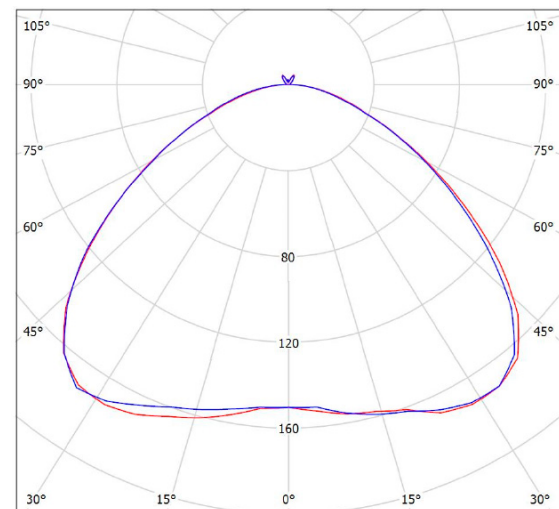

VARIANT

P1

DIMENSIONS

Height: 21,6 cm / 8.5 in
Diameter: 16,5 cm / 6.4 in

WEIGHT

Approx. 1,0 kg / 2.2 lbs

CORD

Length: 3 m / 118.1"

Material: Textile

Colour:

- White (high-gloss): Grey
- Black (high-gloss): Red
- BlackBlack (high-gloss): Black
- White (matt): White
- Grey25 (matt): Grey25
- Grey45 (matt): Grey45
- Black (matt): Grey45
- Dark Ultramarine (matt): Grey45
- Opal: Silver-grey

CANOPY

Included: Yes

Colour: White or Black (varies w. shade colour)

LIGHT SOURCE

Socket: E27

Max wattage: 46W

Size (recommended): Max length 110 mm / 4.3 in

PRODUCT CODE

White (high-gloss): 54006905

Black (high-gloss): 54006708

BlackBlack (high-gloss): 54007608

White (matt): 14031113

Grey25 (matt): 14033112

Grey45 (matt): 14035112

Black (matt): 14037108

Dark Ultramarine (matt): 74626103

Opal: 84183105

PACKAGING DIMENSIONS

Steel/Aluminium:

Height: 300 mm / 11.8 in

Width: 205 mm / 8.1 in

Depth: 205 mm / 8.1 in

Glass:

Height: 325 mm / 12.8 in

Width: 235 mm / 9,3 in

Depth: 235 mm / 9,3 in

COLLI

Steel/Aluminium: 8

Glass: 1

P1:

STEEL/ALUMINIUM: