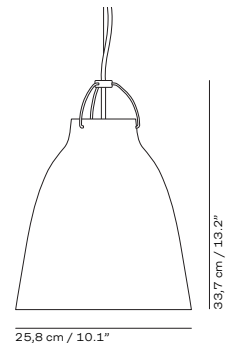

VARIANT

P2

DIMENSIONS

Height: 33,7 cm / 13.2 in
 Diameter: 25,8 cm / 10.1 in

WEIGHT

Steel/Aluminium: 1,0 kg / 2.2 lb
 Glass: 2,0 kg / 4.4 lb

CORD

Length: 3 m / 118.1"

PACKAGING DIMENSIONS

Steel:

Height: 400 mm / 15.7 in
 Width: 320 mm / 12.6 in
 Depth: 300 mm / 11.8 in

Glass:

Height: 415 mm / 16,3 in
 Width: 335 mm / 13,2 in
 Depth: 335 mm / 13,2 in

COLLI

Steel/Aluminium: 4

Glass: 1

P2:

P2 (OPAL):

STEEL/ALUMINIUM:

GLASS:

VARIANT

P3

DIMENSIONS

Height: 51,6 cm / 20.3 in
 Diameter: 40 cm / 15.7 in

WEIGHT

Steel/Aluminium: 2,3 kg / 5.1 lb
 Glass: 4,7 kg / 10.4 lb

CORD

Length: 6 m / 236"
 Material: Textile
 Colour:

- White (high-gloss): Grey
- Black (high-gloss): Red
- BlackBlack (high-gloss): Black
- White (matt): White
- Grey25 (matt): Grey25
- Grey45 (matt): Grey45
- Black (matt): Grey45
- Dark Ultramarine (matt): Grey45
- Opal: Silver-grey (incl. wire)