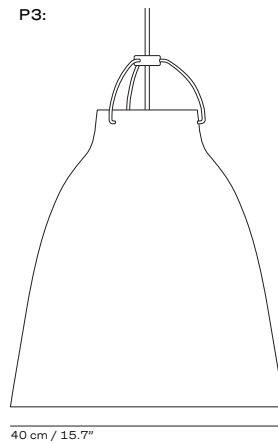

VARIANT

P3

DIMENSIONS

Height: 51,6 cm / 20.3 in
Diameter: 40 cm / 15.7 in

WEIGHT

Steel/Aluminium: 2,3 kg / 5.1 lb
Glass: 4,7 kg / 10.4 lb

CORD

Length: 6 m / 236"
Material: Textile
Colour:

- White (high-gloss): Grey
- Black (high-gloss): Red
- BlackBlack (high-gloss): Black
- White (matt): White
- Grey25 (matt): Grey25
- Grey45 (matt): Grey45
- Black (matt): Grey45
- Dark Ultramarine (matt): Grey45
- Opal: Silver-grey (incl. wire)

CANOPY

Included: Yes
Colour: White or Black (varies w. shade colour)

LIGHT SOURCE

Socket: E27
Max wattage: 100W
Size (recommended): Max length 250 mm / 9.8"

DIFFUSER

Polycarbonate (PC)
(to be ordered separately)

PRODUCT CODE

White (high-gloss): 74009705
Black (high-gloss): 74009608
BlackBlack (high-gloss): 54020208
White (matt): 14032213
Grey25 (matt): 14034212
Grey45 (matt): 14036212
Black (matt): 14038208
Dark Ultramarine (matt): 74627703
Opal: 84184105
Diffuser: 18173405

PACKAGING DIMENSIONS

Steel:
Height: 570 mm / 22.4 in
Width: 450 mm / 17.7 in
Depth: 450 mm / 17.7 in

Glass:
Height: 545 mm / 21,5 in
Width: 465 mm / 18,3 in
Depth: 465 mm / 18,3 in

COLLI

Steel/Aluminium: 2
Glass: 2

P3: