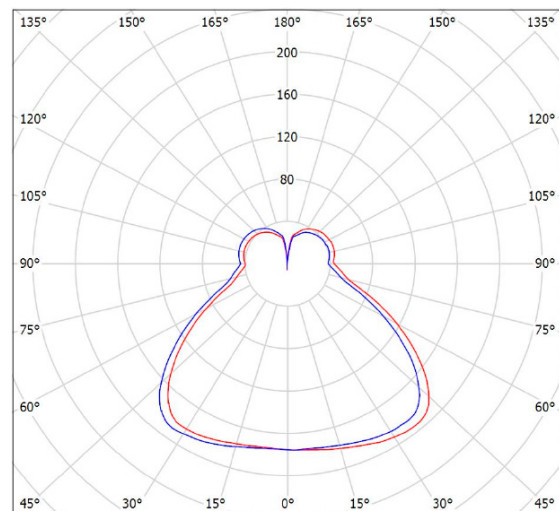

VARIANT

P2

DIMENSIONS

Height: 33,7 cm / 13.2 in
 Diameter: 25,8 cm / 10.1 in

WEIGHT

Steel/Aluminium: 1,0 kg / 2.2 lb
 Glass: 2,0 kg / 4.4 lb

CORD

Length: 3 m / 118.1"