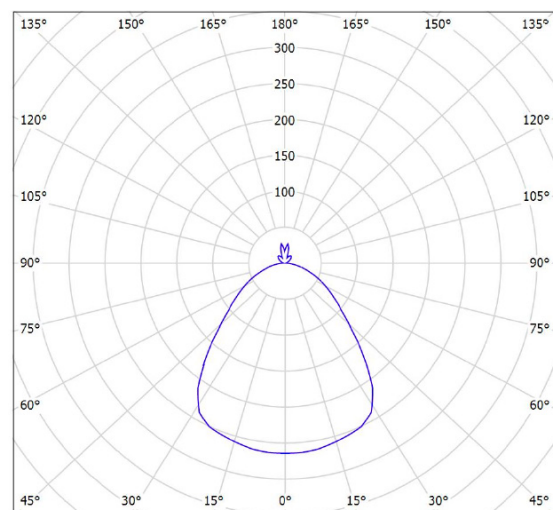

STEEL/ALUMINIUM: