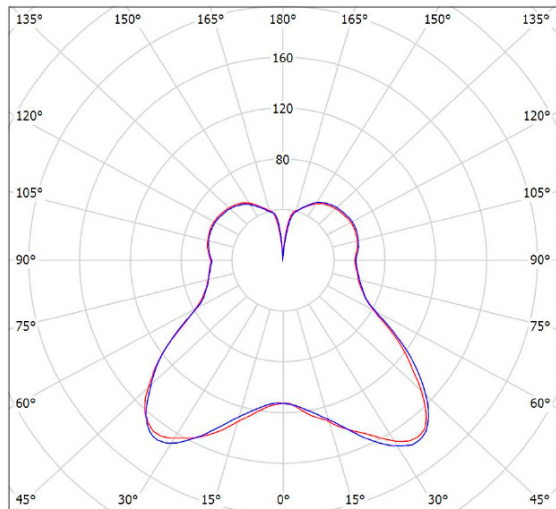

Glass: 1

P2:

P2 (OPAL):

STEEL/ALUMINIUM:

GLASS:

VARIANT

P3

DIMENSIONS

Height: 51,6 cm / 20.3 in
 Diameter: 40 cm / 15.7 in

WEIGHT

Steel/Aluminium: 2,3 kg / 5.1 lb
 Glass: 4,7 kg / 10.4 lb

CORD

Length: 6 m / 236"
 Material: Textile
 Colour:

- White (high-gloss): Grey
- Black (high-gloss): Red
- BlackBlack (high-gloss): Black
- White (matt): White
- Grey25 (matt): Grey25
- Grey45 (matt): Grey45
- Black (matt): Grey45
- Dark Ultramarine (matt): Grey45
- Opal: Silver-grey (incl. wire)