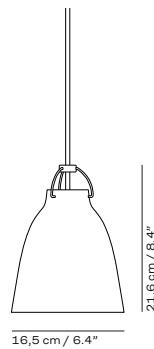

Opal: 84183105

PACKAGING DIMENSIONS

Steel/Aluminium:

Height: 300 mm / 11.8 in

Width: 205 mm / 8.1 in

Depth: 205 mm / 8.1 in

Glass:

Height: 325 mm / 12.8 in

Width: 235 mm / 9,3 in

Depth: 235 mm / 9,3 in

COLLI

Steel/Aluminium: 8

Glass: 1

P1:

STEEL/ALUMINIUM:

GLASS:

VARIANT

P2

DIMENSIONS

Height: 33,7 cm / 13.2 in
 Diameter: 25,8 cm / 10.1 in

WEIGHT

Steel/Aluminium: 1,0 kg / 2.2 lb
 Glass: 2,0 kg / 4.4 lb

CORD

Length: 3 m / 118.1"

Height: 51,6 cm / 20.3 in
 Diameter: 40 cm / 15.7 in

WEIGHT

Steel/Aluminium: 2,3 kg / 5.1 lb
 Glass: 4,7 kg / 10.4 lb

CORD

Length: 6 m / 236"
 Material: Textile
 Colour:

- White (high-gloss): Grey
- Black (high-gloss): Red
- BlackBlack (high-gloss): Black
- White (matt): White
- Grey25 (matt): Grey25
- Grey45 (matt): Grey45
- Black (matt): Grey45
- Dark Ultramarine (matt): Grey45
- Opal: Silver-grey (incl. wire)