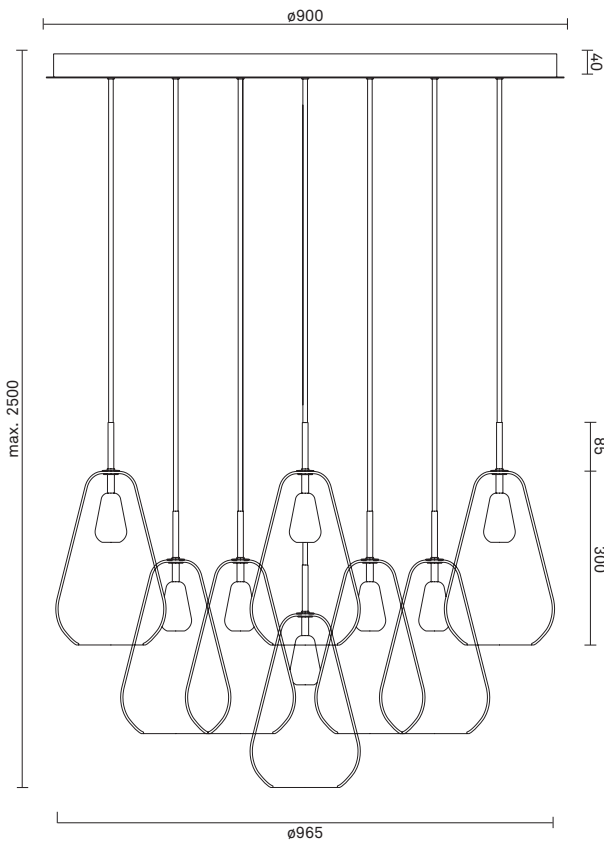

NUURA

ANOLI 13

Design: Sofie Refer, 2018. EU-model.

Anoli 13 Medium in mouth blown Gold glass and Nordic Gold finish Incl. Ceiling plate.

Anoli Collection captures the tranquility of falling water droplets. The elegant droplets and golden warmth are the essence of the sophisticated pendant collection Anoli.

TECHNICAL INFO

Product no.: 01130122

Type: Suspension - Indoor

Colour:

Glass: Gold
Metal: Nordic Gold
Cable: Black

Materials:

Powder coated metal
Mouth-blown glass
Fabric covered cable

Dimensions:

∅965mm x max. 2500mm
Ceiling plate: ∅900mm x 45mm
Fabric cable - Length: 2500mm

Product weight:

Product incl. ceiling plate: 28981 g
Ceiling plate: 16111 g

Packaging:

Pendant: L: 254mm x W: 254mm x H: 481mm
Ceiling plate: L: 1010mm x W: 1030mm x H: 240mm
Weight: 15295 g
Total weight incl. product: 44276 g
Number of parcels: 14
Material: Brown cardboard.