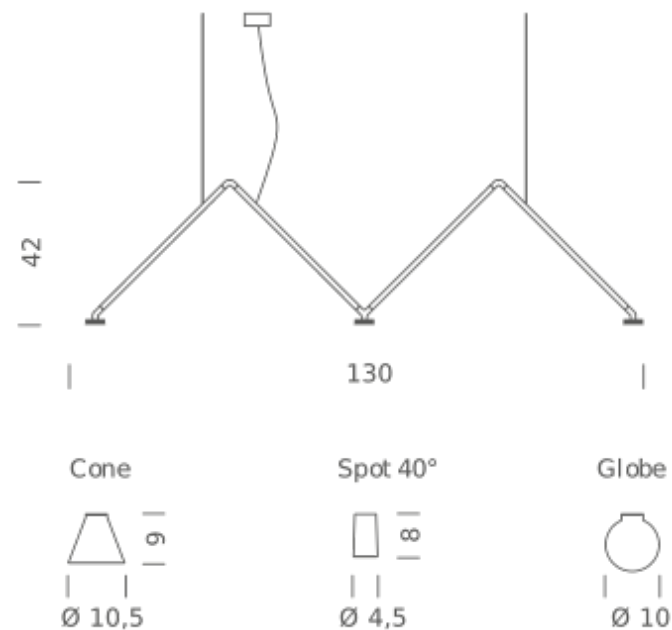

SPOT 40° | 2700K

LAMPING

Source	LED spot
Total power	3 x 5W
Emission	diffused downlight
Switching	dimmable 1-10V
Tension	110/240V
Color temperature	2700K
Luminous flux	3 x 400lm (source luminous flux)
Typ CRI	90
Energy class	A+
Materials	aluminum + PC + ABS
Notes	cable lenght 2m, led spot beam angle 40°
Net lamp weight	5 kg

Codes

DAB LNN 51

Structure/Diffuser

black/black

PACKAGE

Package 01

Dimension: 15x80x150 cm / Gross weight: 2,5 kg

Certificazioni