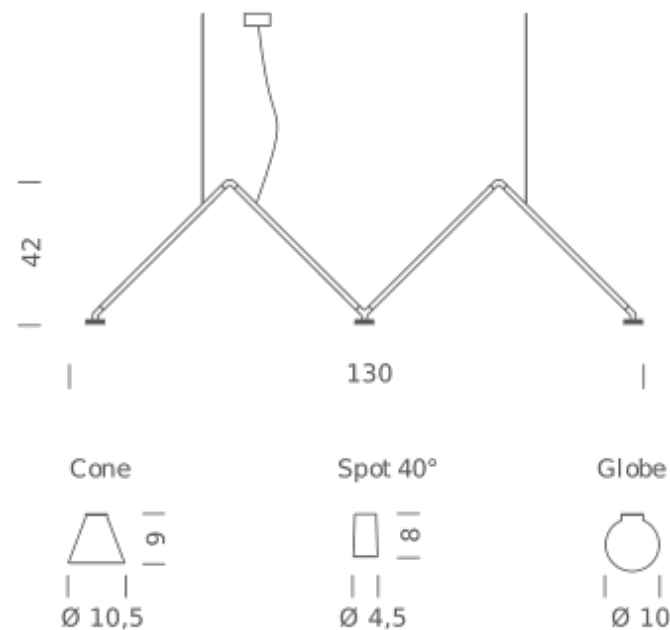

CONE | 2700K

LAMPING

Source	LED diffused
Total power	3 x 5W
Emission	indirect and diffused
Switching	dimnable 1-10V
Tension	110/240V
Color temperature	2700K
Luminous flux	3 x 400lm (source luminous flux)
Typ CRI	90
Energy class	A+
Materials	aluminum + PC + ABS + glass
Notes	cabale lenght 2m, led diffused

Codes

DAB LNN 55

Structure/Diffuser

black/gold burnished

Certificazioni