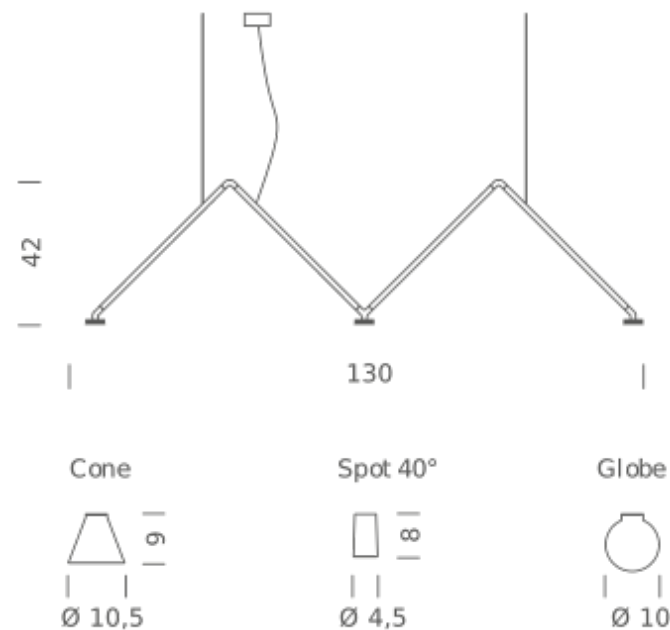

SPOT 40° | 3000K

LAMPING

Source	LED spot
Total power	3 x 5W
Emission	diffused downlight
Switching	dimnable 1-10V
Tension	110/240V
Color temperature	3000K
Luminous flux	3 x 400lm (source luminous flux)
Typ CRI	90
Energy class	A+
Materials	aluminum + PC + ABS
Notes	cable lenght 2m, led spot beam angle 40°

Codes

DAB LNN 52

Structure/Diffuser

black/black

Certificazioni