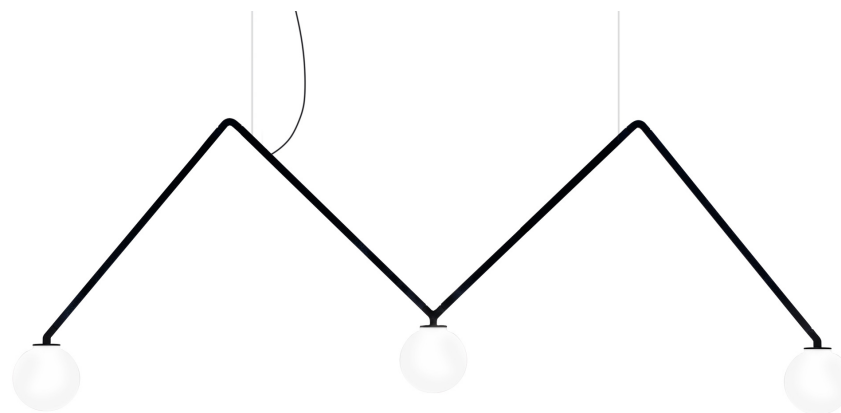

# DABLIU

Suspension lamp in aluminum. Composed of a slender structure with three light points and diffusers that can be selected according to different versions. Spot version available for punctual lighting, version with spherical diffuser in opal blown glass and version with a metallic cone in burnished gold and black finish that allows more light diffusion. LED on board, dimmable.

## SPOT 40° | 2700K

### LAMPING

Source	LED spot
Total power	3 x 5W
Emission	diffused downlight
Switching	dimmable 1-10V
Tension	110/240V
Color temperature	2700K
Luminous flux	3 x 400lm (source luminous flux)
Typ CRI	90
Energy class	A+
Materials	aluminum + PC + ABS
Notes	cable lenght 2m, led spot beam angle 40°
Net lamp weight	5 kg