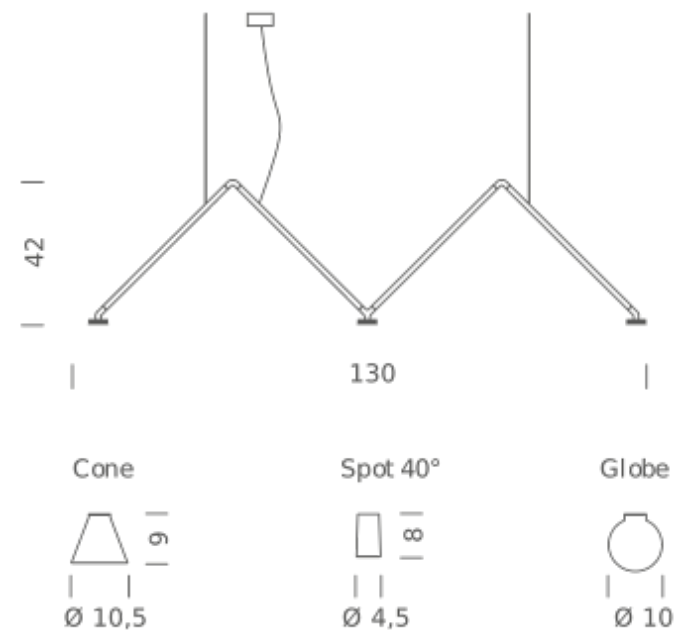

GLOBE | 2700K

LAMPING

Source	G4 LED
Total power	3 x 5W
Emission	diffused downlight
Switching	dimmable 1-10V
Tension	110/240V
Color temperature	2700K
Luminous flux	3 x 400lm (source luminous flux)
Typ CRI	90
Energy class	A+
Materials	aluminum + PC + ABS
Notes	cable lenght 2m, led spot beam angle 40°

Codes

DAB LNN 53

Structure/Diffuser

black/white

Certificazioni