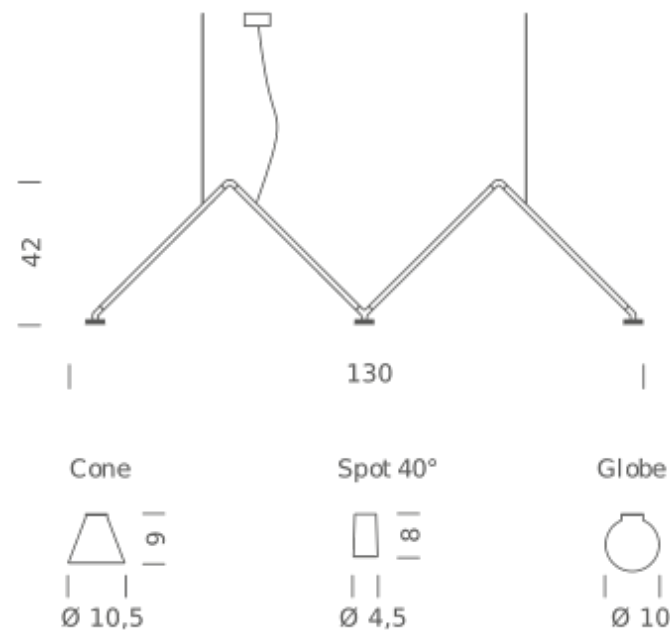

GLOBE | 3000K

LAMPING

Source	G4 LED
Total power	3 x 5W
Emission	diffused downlight
Switching	dimmable 1-10V
Tension	110/240V
Color temperature	3000K
Luminous flux	3 x 400lm (source luminous flux)
Typ CRI	90
Energy class	A+
Materials	aluminum + PC + ABS
Notes	cable lenght 2m, led spot beam angle 40°

Codes

DAB LNN 54

Structure/Diffuser

black/white

Certificazioni